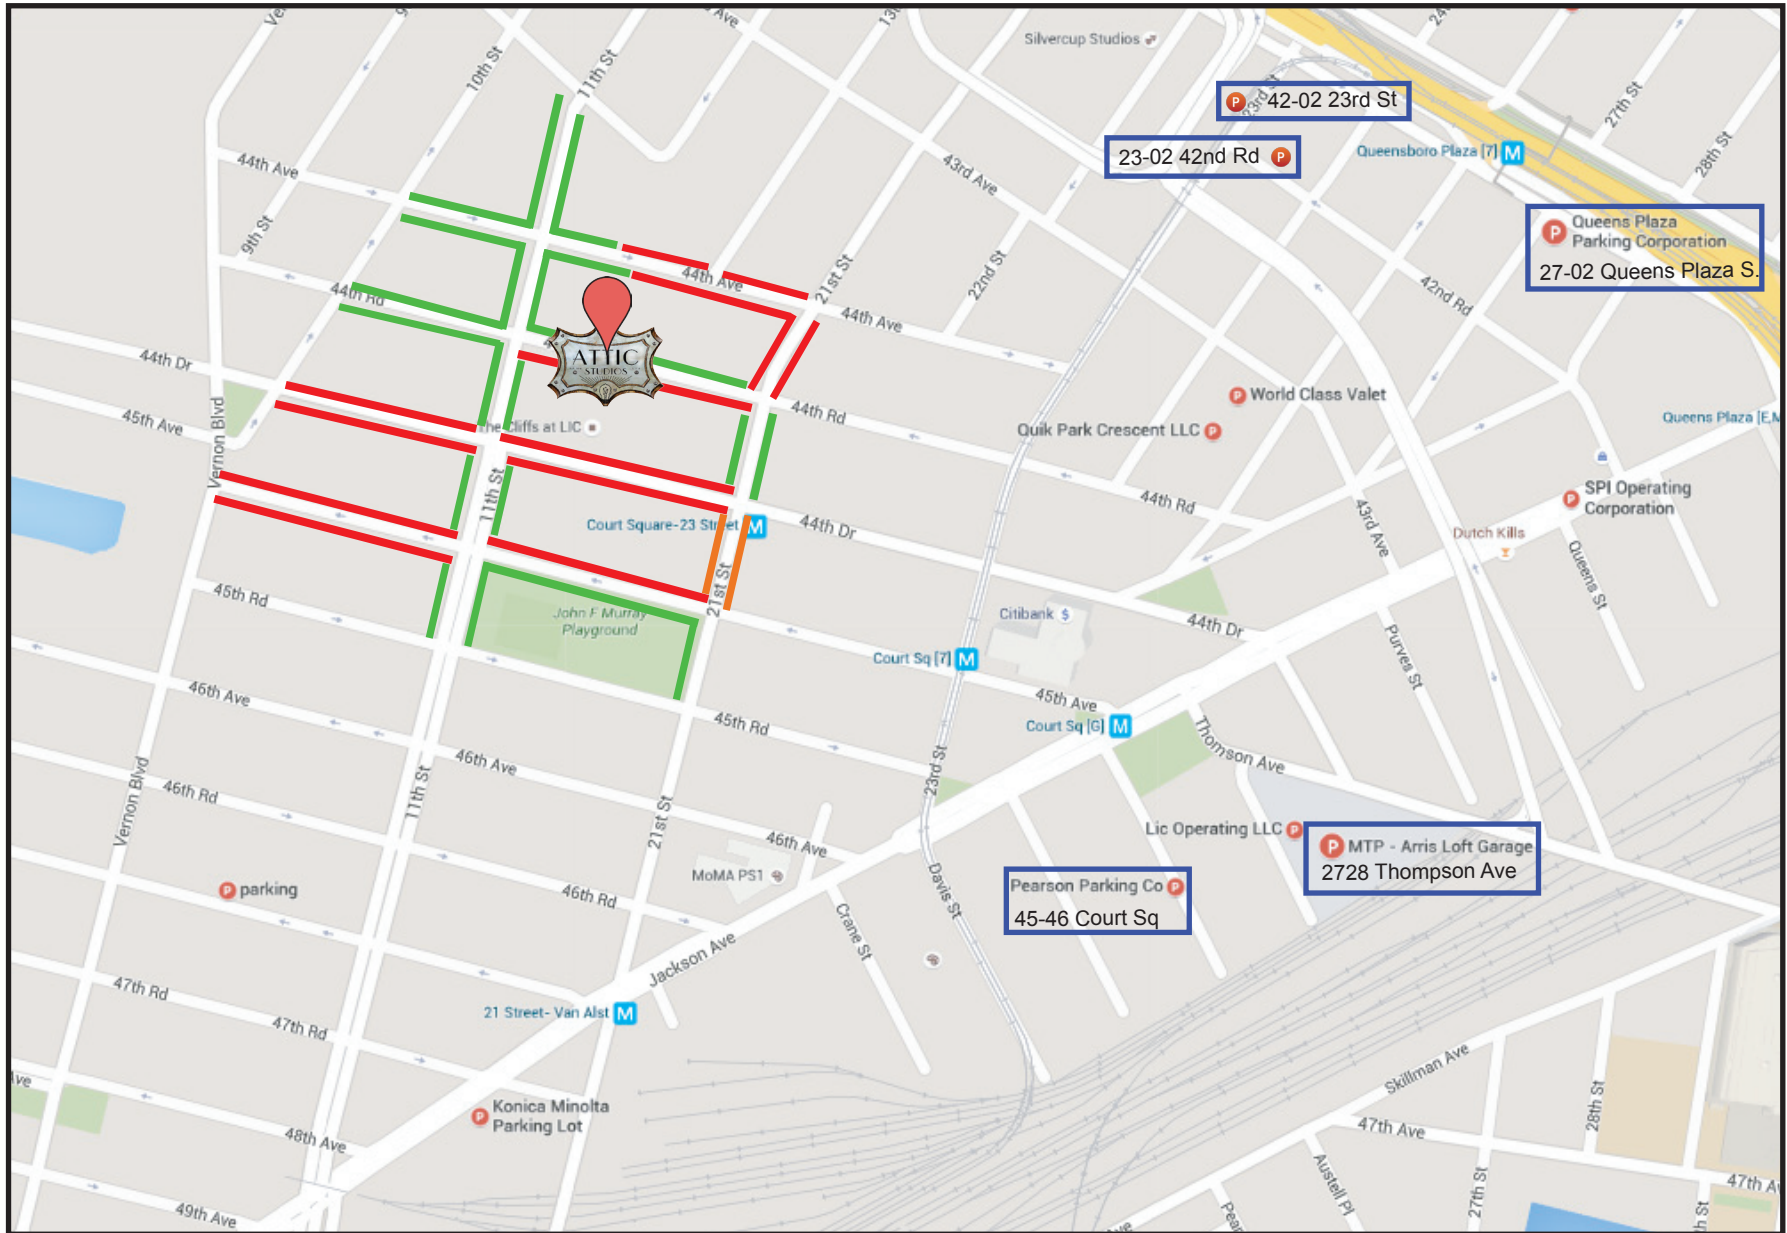

ATTIC STUDIOS

LOCAL PARKING

FREE ALL DAY PARKING
*First come, first serve.
City parking regulations apply.

NO PARKING

2 HR METERS

PAID LOT

42-02 23rd St

23-02 42nd Rd

Queens Plaza Parking Corporation
27-02 Queens Plaza S.

MTP - Arris Loft Garage
2728 Thompson Ave

Pearson Parking Co
45-46 Court Sq