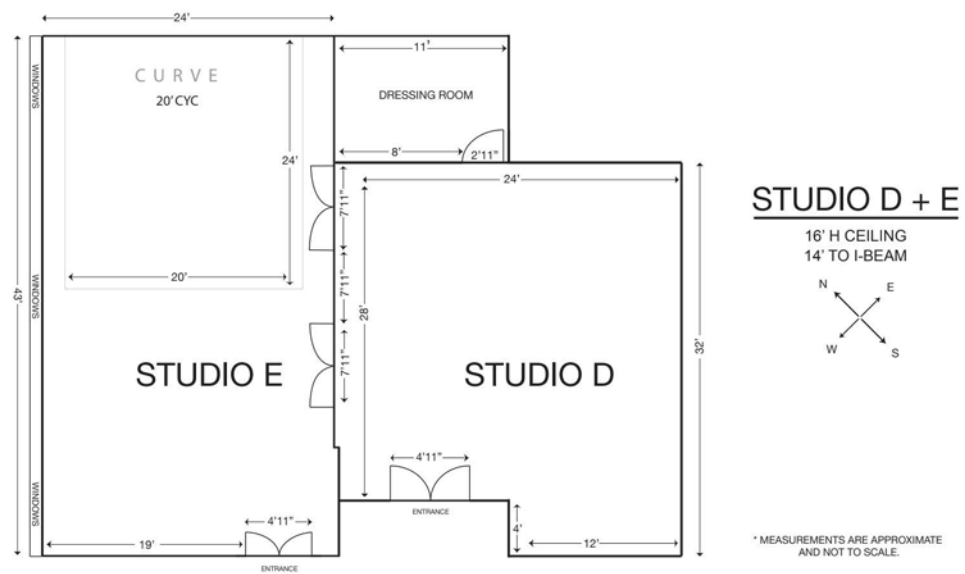

ATTIC STUDIOS

11-05 44TH RD. 3 FL. LONG ISLAND CITY, NY 11101
(718) 360-1978 | INFO@ATTICSTUDIOS.NET | WWW.ATTICSTUDIOS.NET

Studio D+E

DAYLIGHT STUDIO | 20' CYC | DRESSING ROOM

2500 total sq. ft. | modular as 1 or 2 space | concrete floors | blackout shades