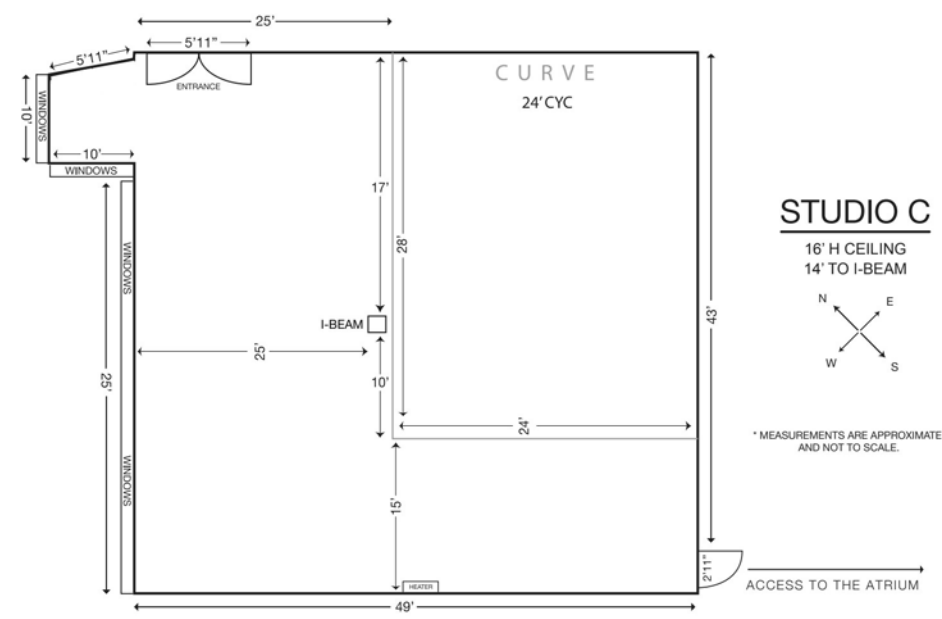

ATTIC STUDIOS

11-05 44TH RD. 3 FL. LONG ISLAND CITY, NY 11101
(718) 360-1978 | INFO@ATTICSTUDIOS.NET | WWW.ATTICSTUDIOS.NET