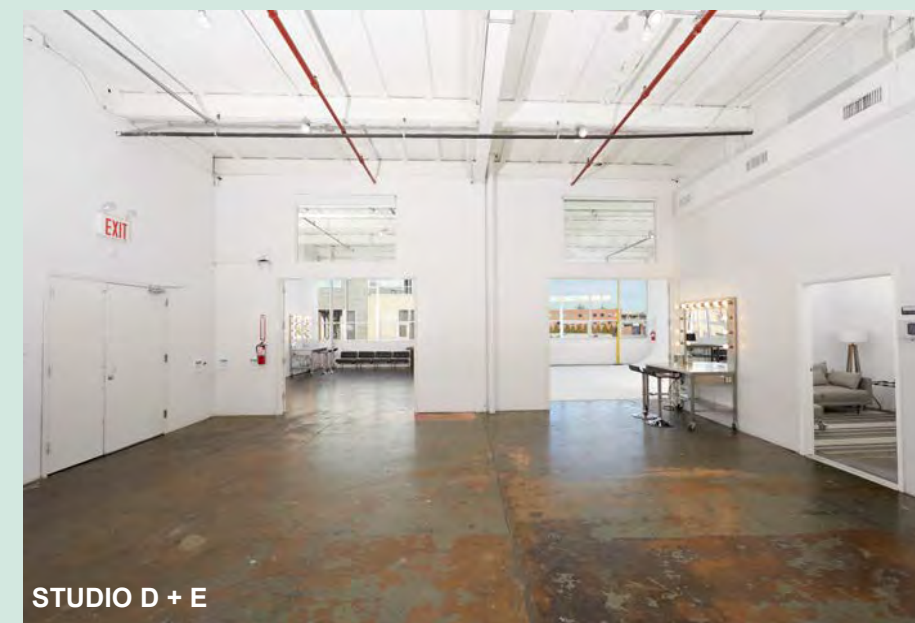

The Studios

BACK LOCKOUT

Studio C, Atrium & Studio D+E
including In-House equipment