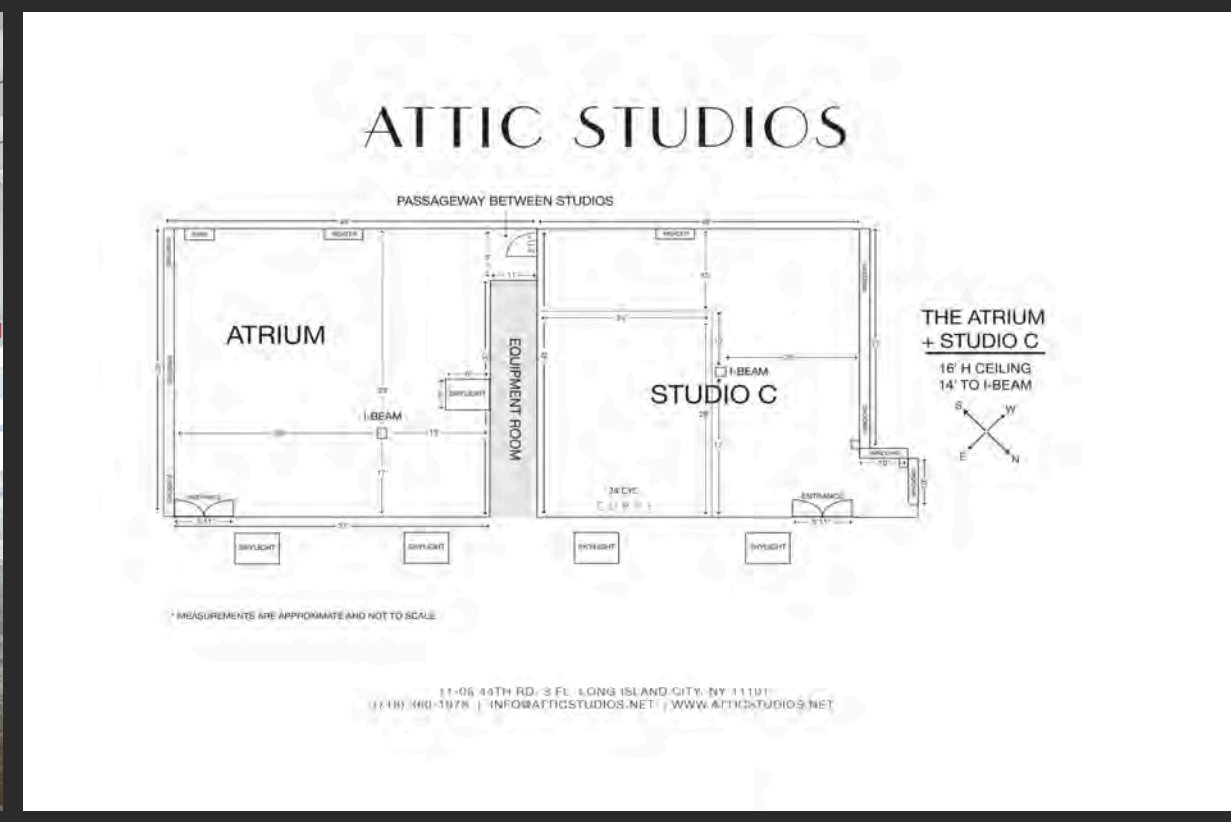

DAYLIGHT STUDIO | 5 X 6' SKYLIGHT

1800 sq. ft | concrete floors | connects with Studio C | blackout shades

Atrium

ATTIC STUDIOS

LOBBY

* MEASUREMENTS ARE APPROXIMATE AND NOT TO SCALE.

16' H CEILING
14' TO I-BEAM