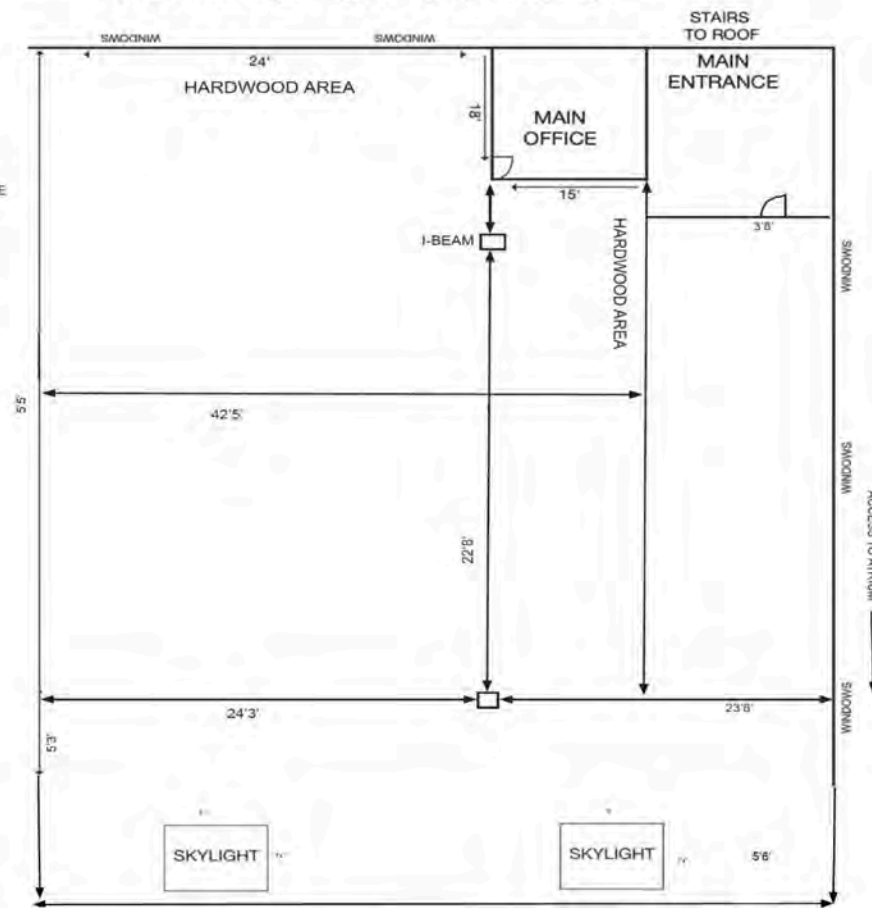

ATTIC STUDIOS

LOBBY

* MEASUREMENTS ARE APPROXIMATE AND NOT TO SCALE.

16' H CEILING
14' TO I-BEAM

Lobby

DAYLIGHT STUDIO | BRIDGE/SKYLINE VIEW

2800 sq. ft | hardwood floors | connects with Atrium