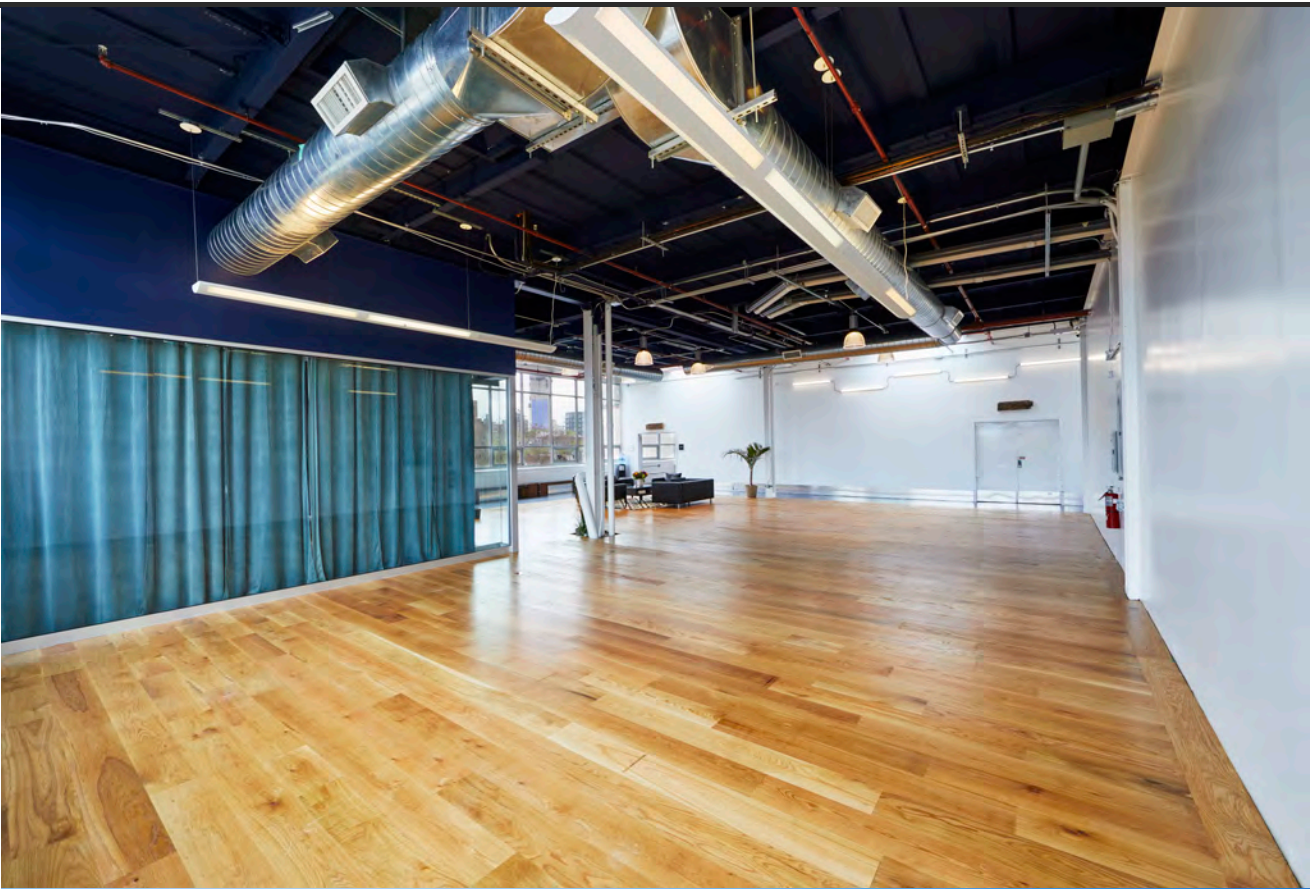

ATTIC STUDIOS

01

LOCKOUT PACKAGE

PRIX FIXE LOCKOUT PACKAGES/RATES

6 Studios | 5 Minutes From
Manhattan

About us

Attic Studios is a full-service rental studio complex and production facility located approximately five minutes from Midtown Manhattan in Long Island City, Queens. Housed in a former printing facility, nearly 20,000 square feet of lofted space has been repurposed into 6 premiere rental studios for photography and video shoots. Studio features include 360 daylight exposure, full-service coffee bar, rooftop access, extensive on-site equipment rental and support for location shoots.