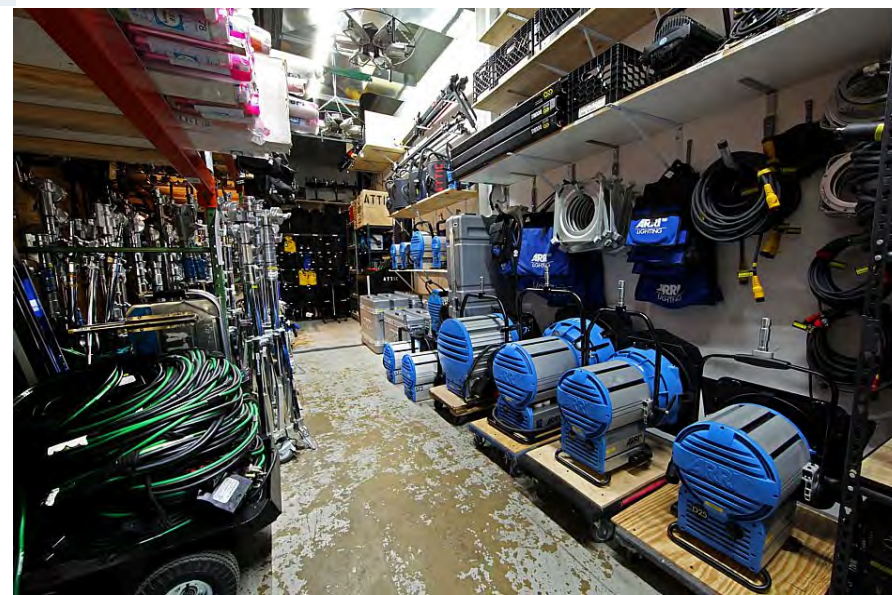

Email us to see our latest EQ list

EQUIPMENT

STILLS | MOTION | DIGITAL | PRODUCTION

IN-HOUSE EQUIPMENT

All available In-House equipment included in LOCKOUT price.