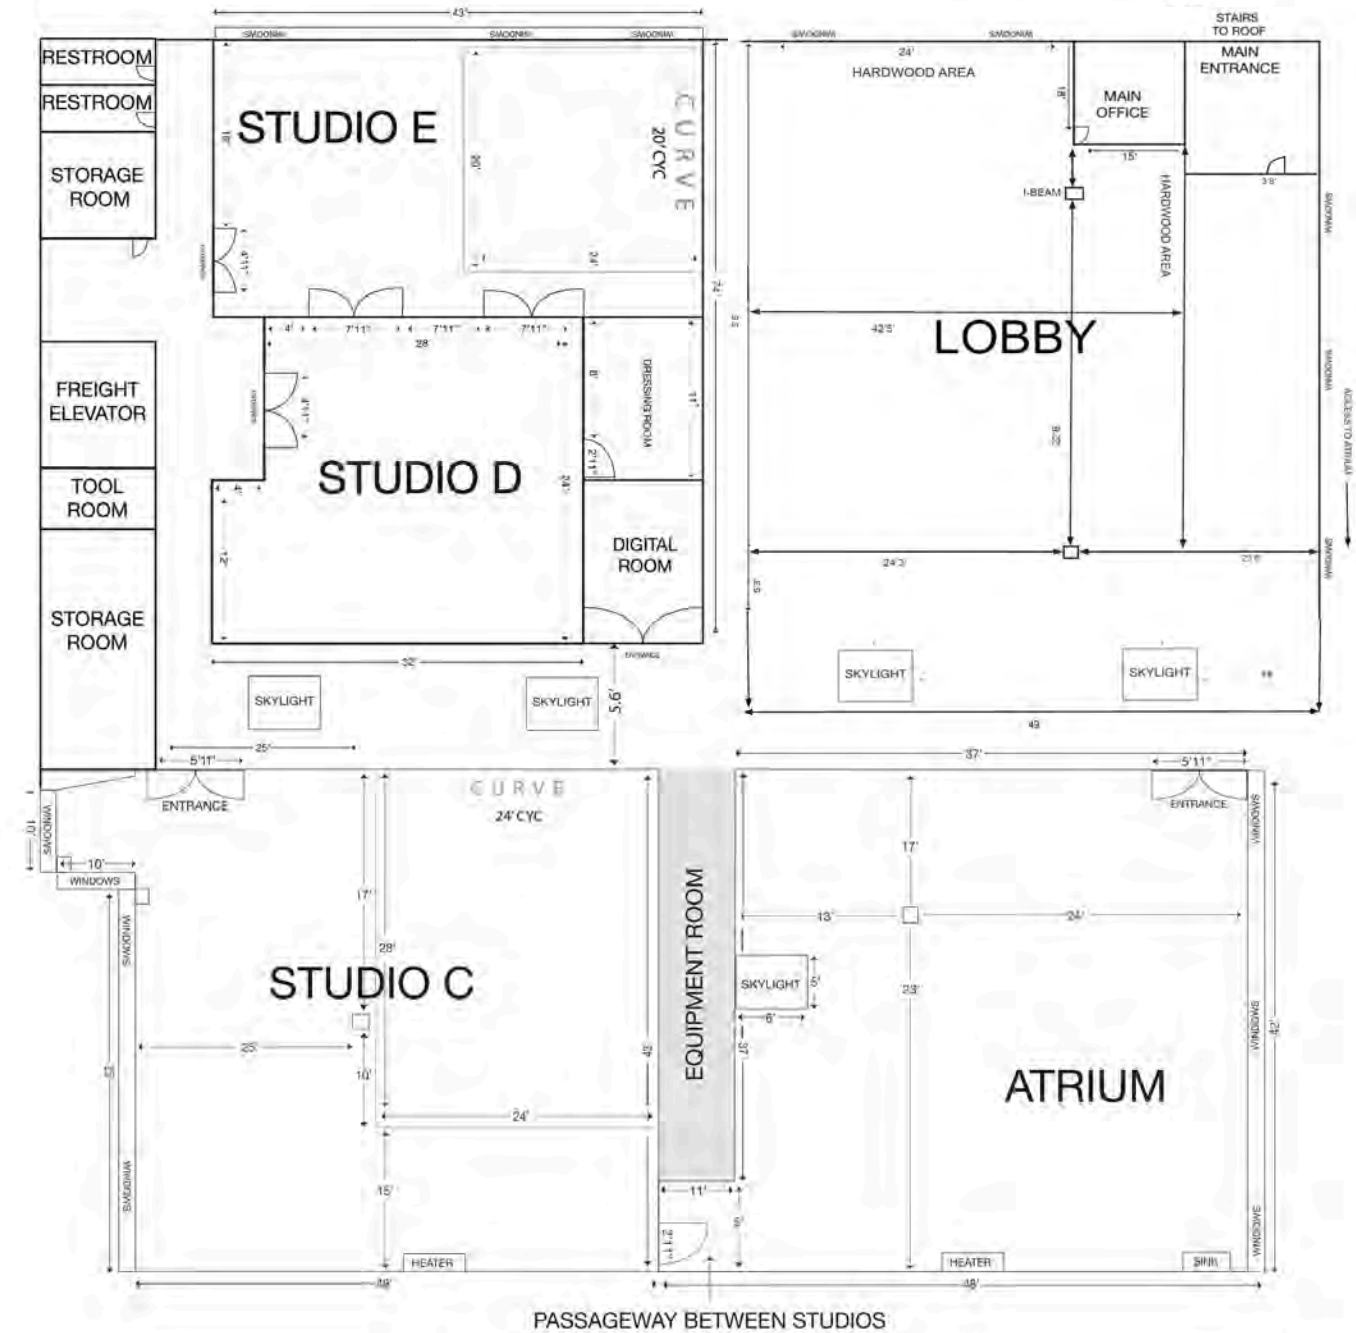

ATTIC STUDIOS

PRIMARY FLOOR PLAN

16' H CEILING
14' TO I-BEAM

* MEASUREMENTS ARE APPROXIMATE AND NOT TO SCALE.