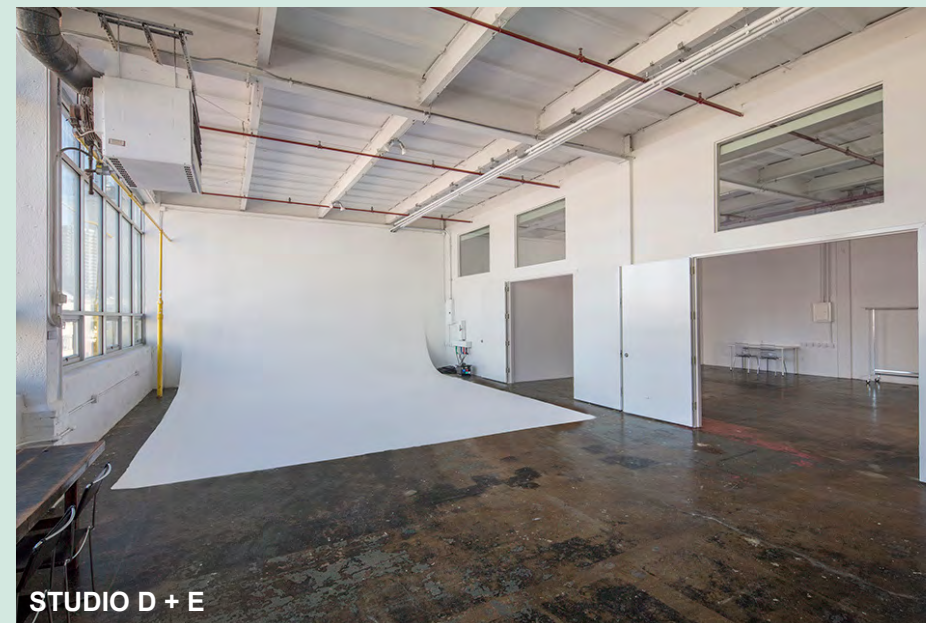

The Studios

BACK LOCKOUT

Studio C, Atrium & Studio D+E
including In-House equipment