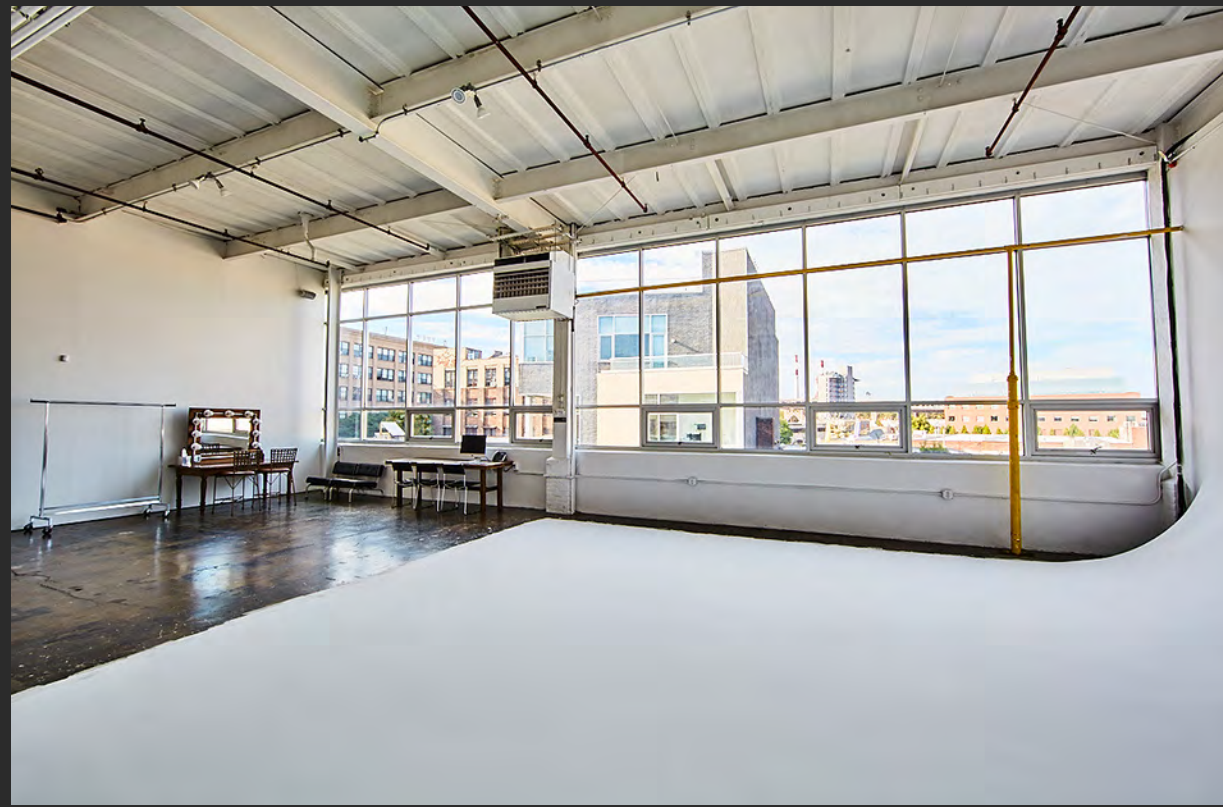

ATTIC STUDIOS

11-05 44TH RD. 3 FL. LONG ISLAND CITY, NY 11101
(718) 360-1978 | INFO@ATTICSTUDIOS.NET | WWW.ATTICSTUDIOS.NET

Studio D+E

DAYLIGHT STUDIO | 20' CYC | DRESSING ROOM

2500 total sq. ft. | modular as 1 or 2 space | concrete floors | blackout shades