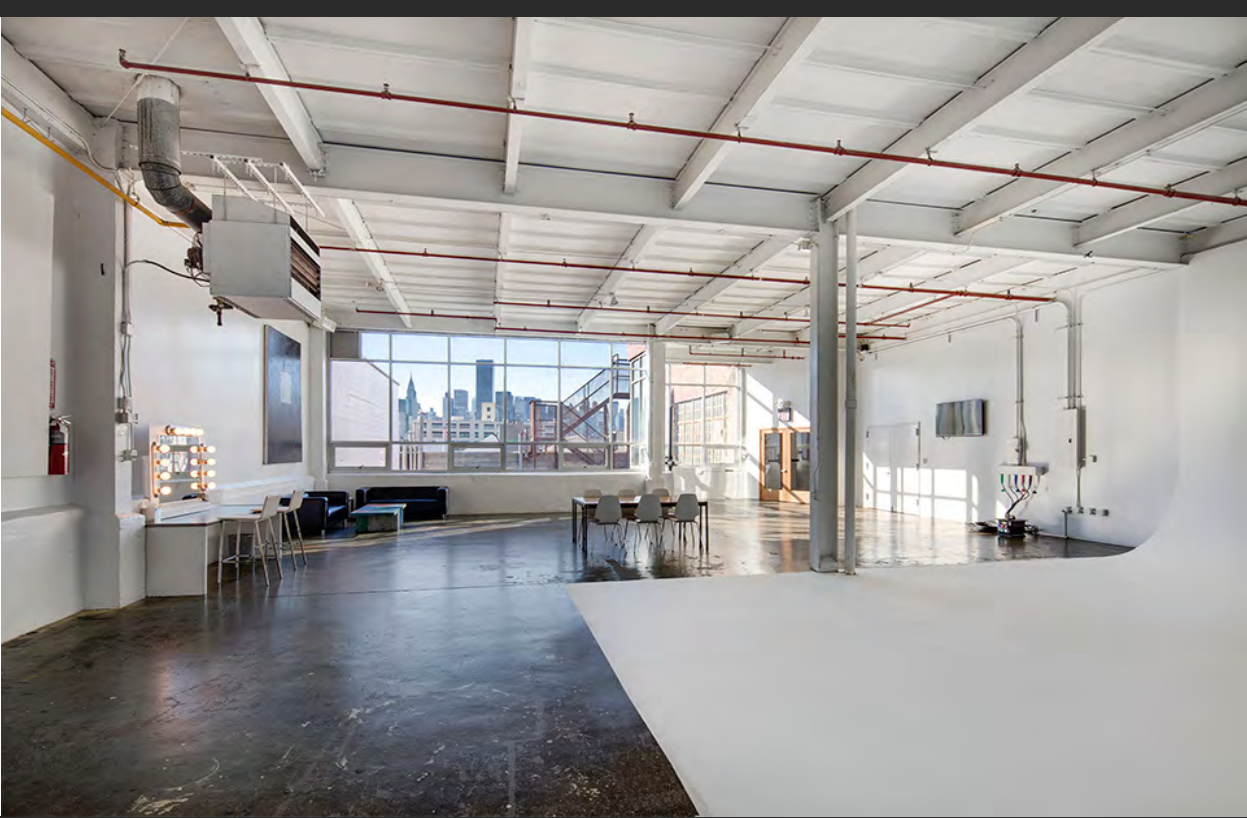

Studio C

DAYLIGHT STUDIO | CITY VIEW | 24' CYC

2500 sq. ft. | concrete floors | blackout shades | connects with Atrium