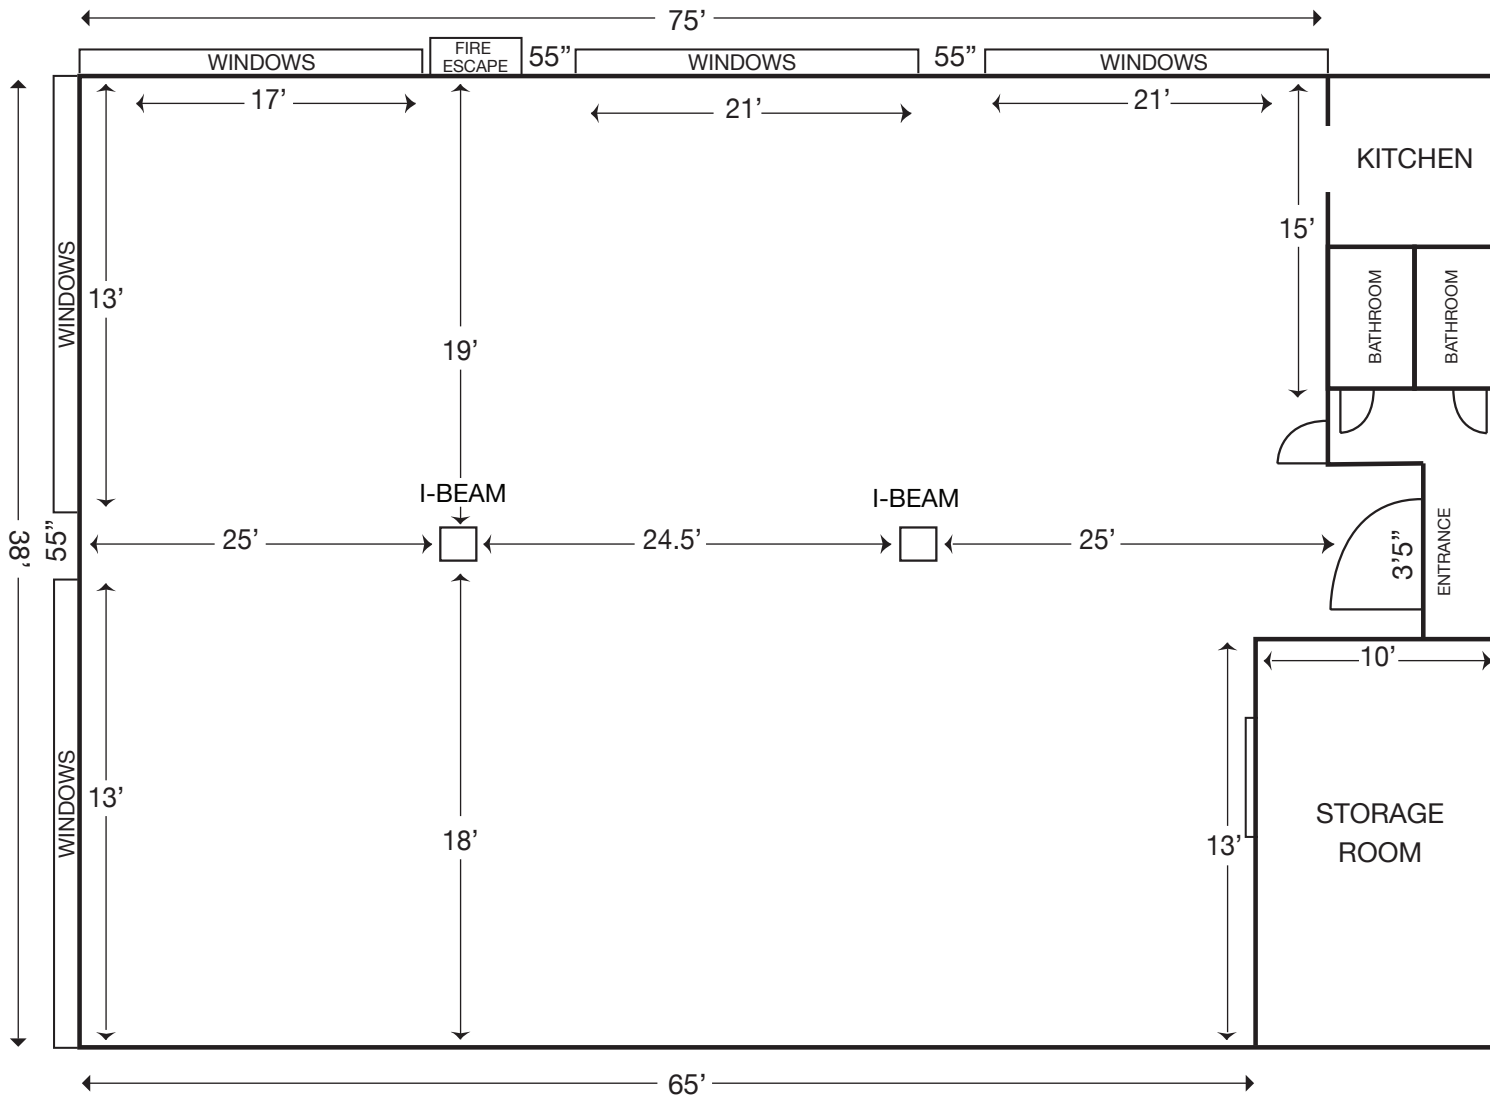

ATTIC STUDIOS

STUDIO A

14' H CEILING
12' TO I-BEAM

* MEASUREMENTS ARE APPROXIMATE AND NOT TO SCALE.