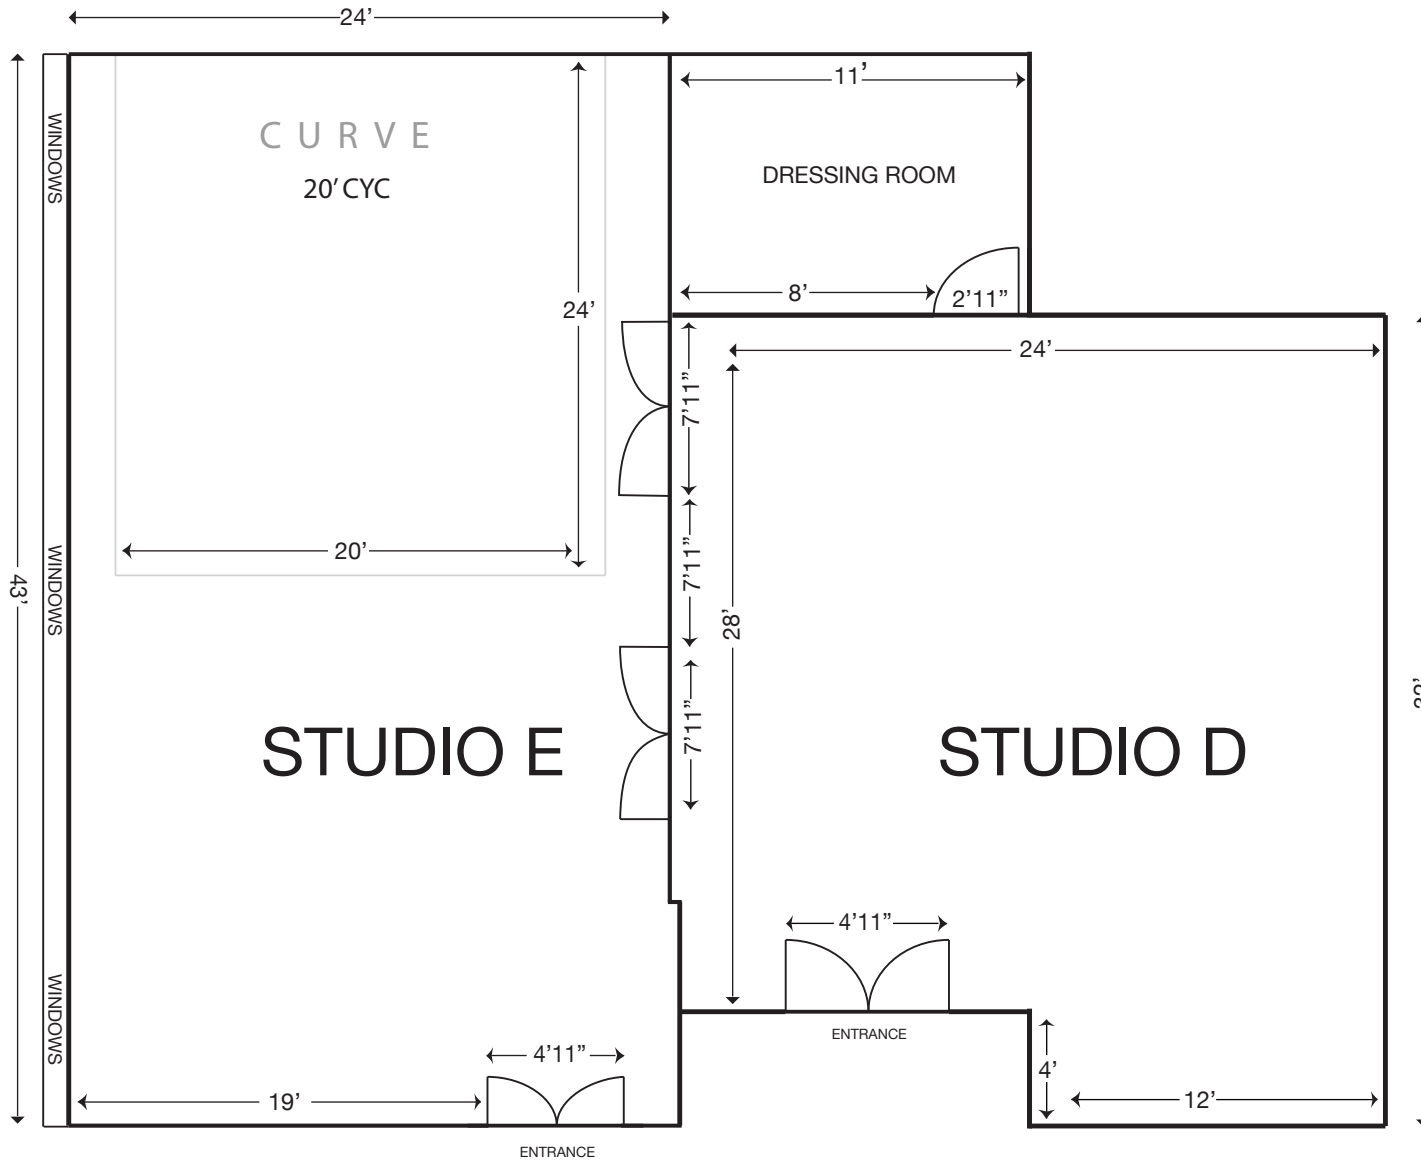

ATTIC STUDIOS

STUDIO D + E

16' H CEILING
14' TO I-BEAM

* MEASUREMENTS ARE APPROXIMATE
AND NOT TO SCALE.