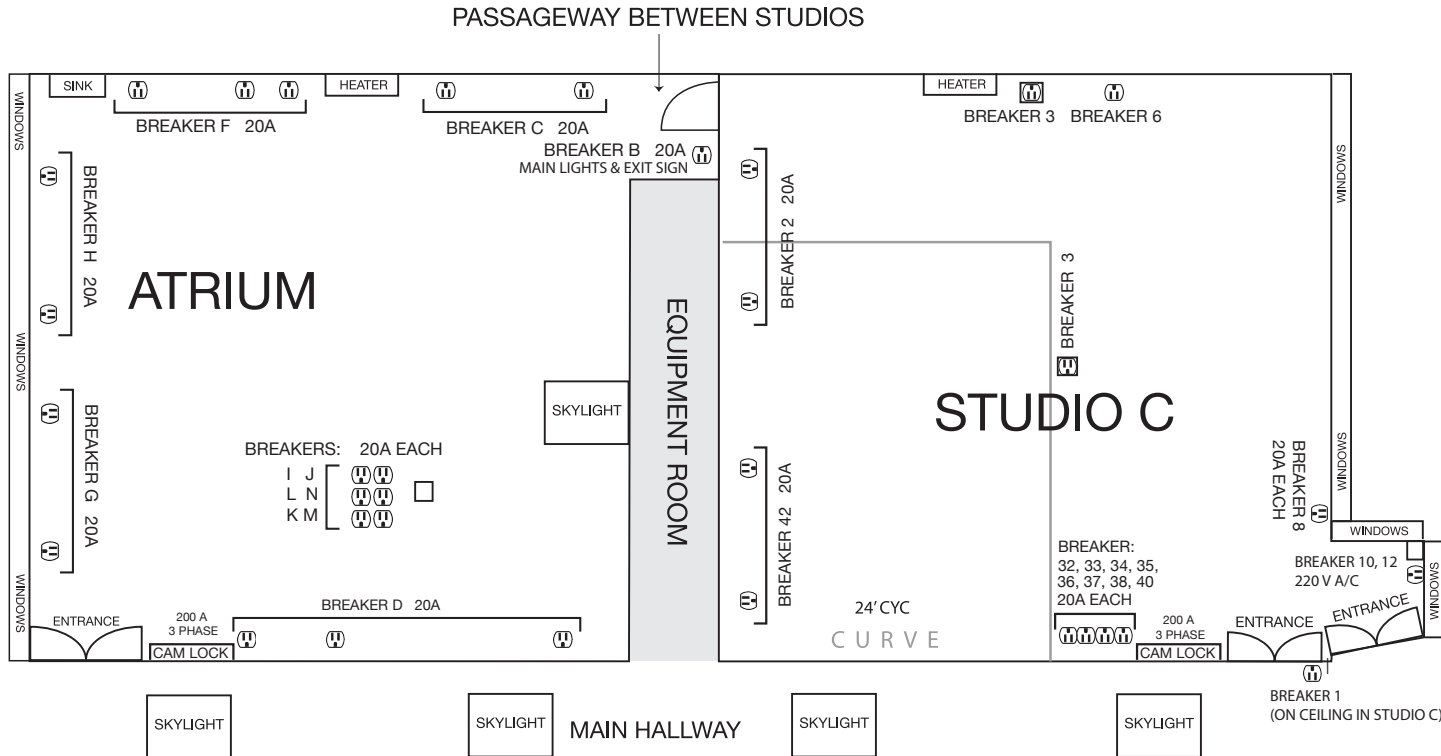

ATTIC STUDIOS

STUDIO C + ATRIUM

16' H CEILING

* MEASUREMENTS ARE APPROXIMATE AND NOT TO SCALE.