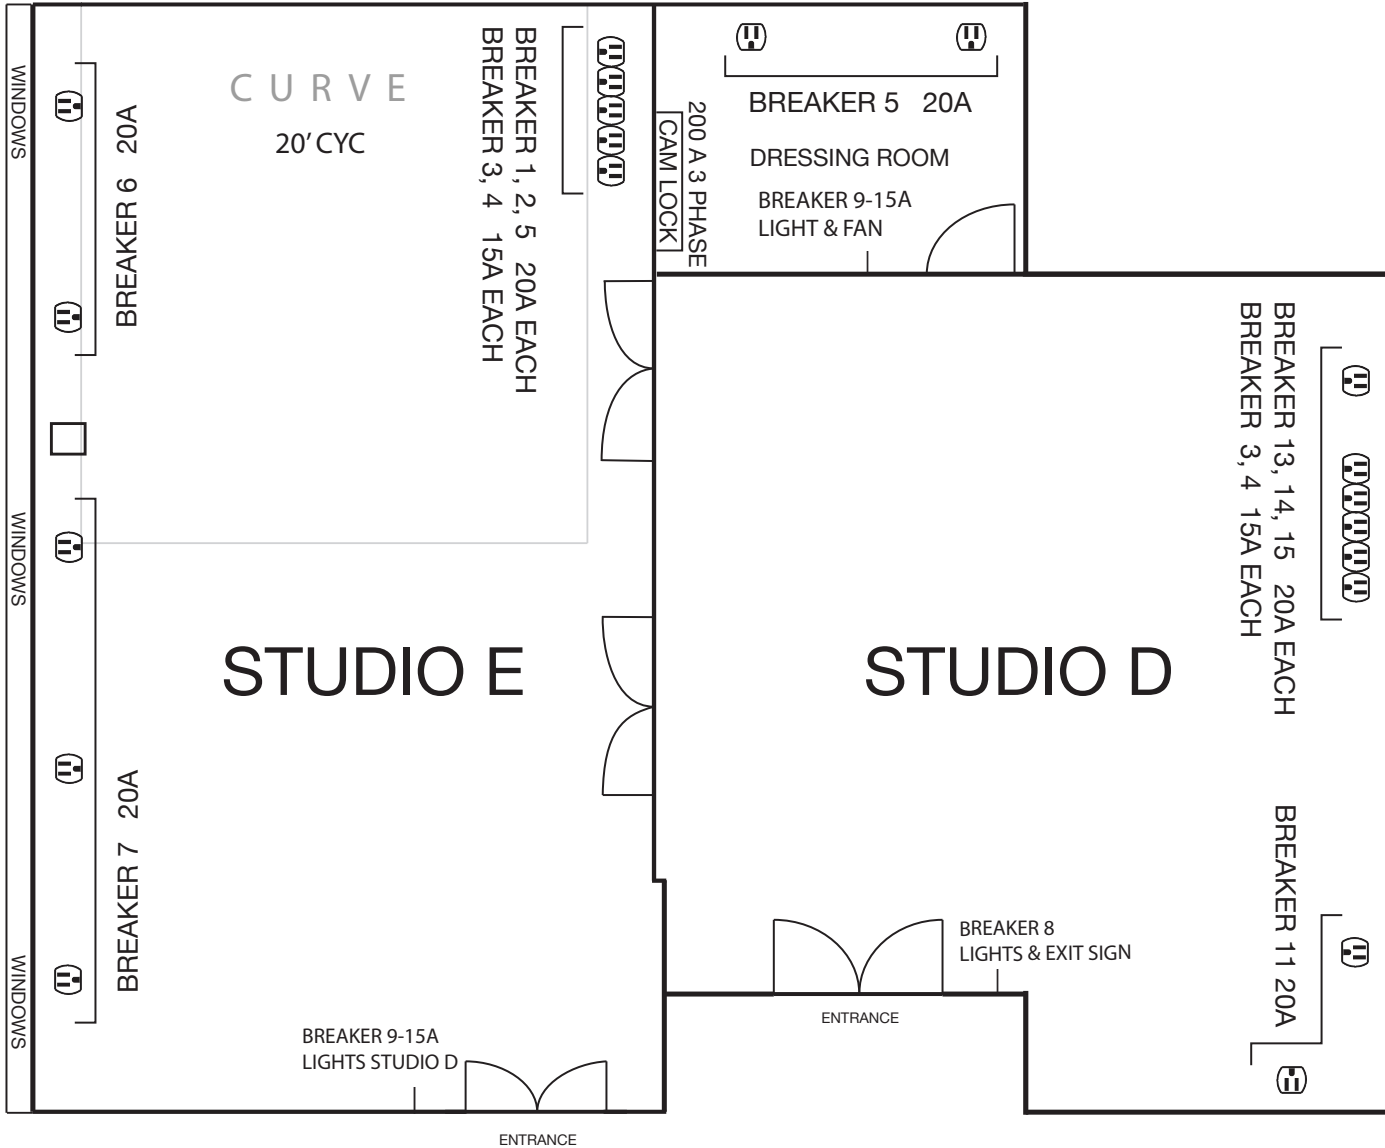

ATTIC STUDIOS

STUDIO D + E

16' H CEILING
14' TO I-BEAM

* MEASUREMENTS ARE APPROXIMATE AND NOT TO SCALE.