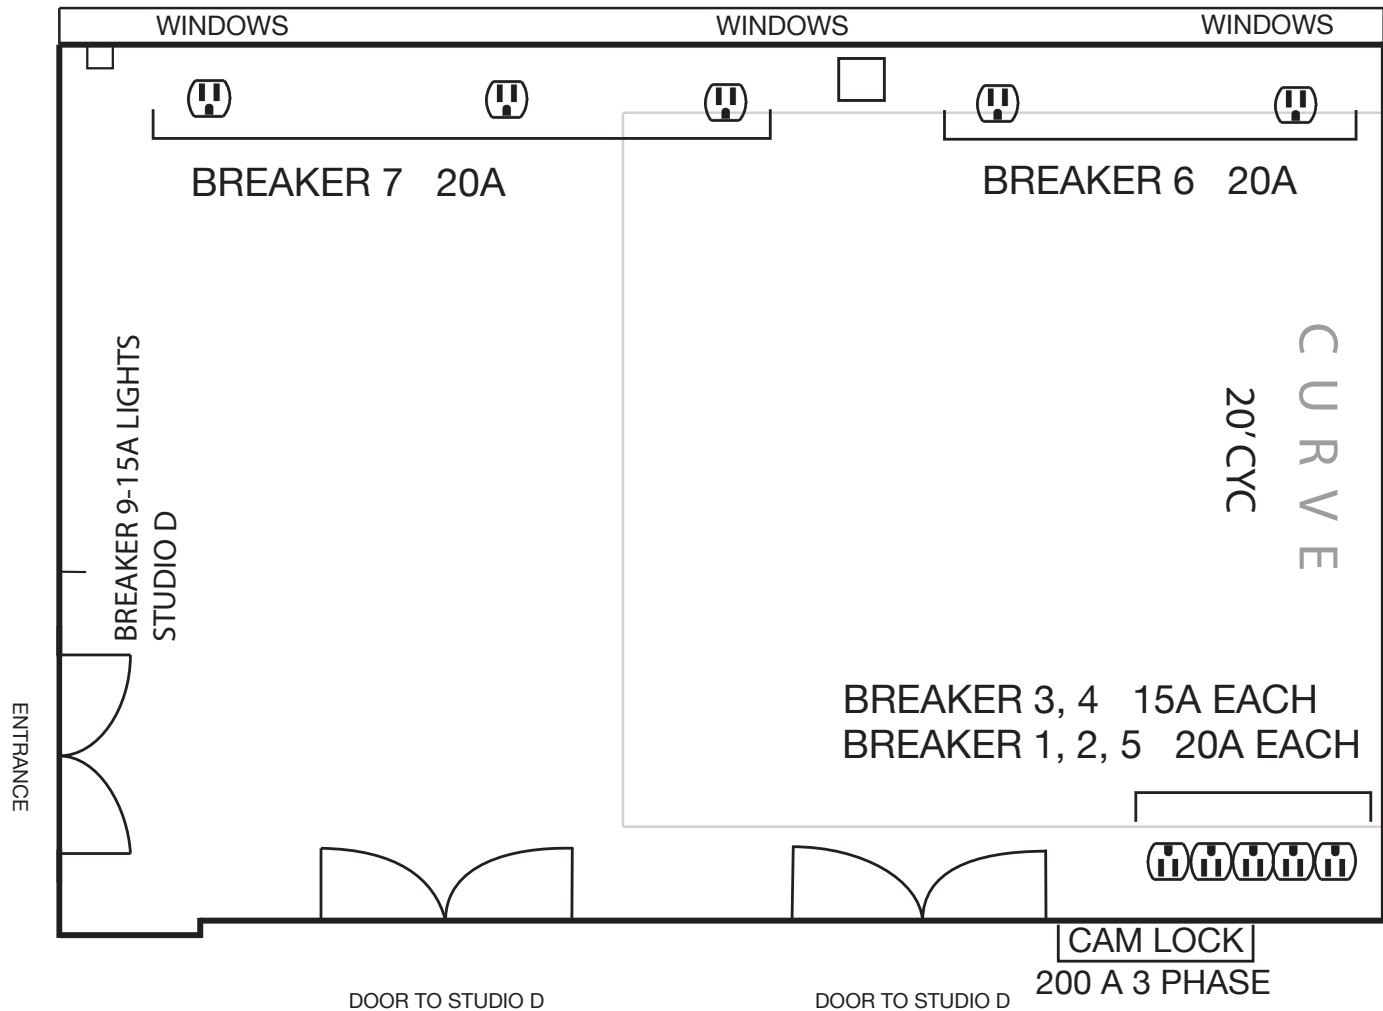

## STUDIO E

16' H CEILING  
14' TO I-BEAM

\* MEASUREMENTS ARE APPROXIMATE  
AND NOT TO SCALE.