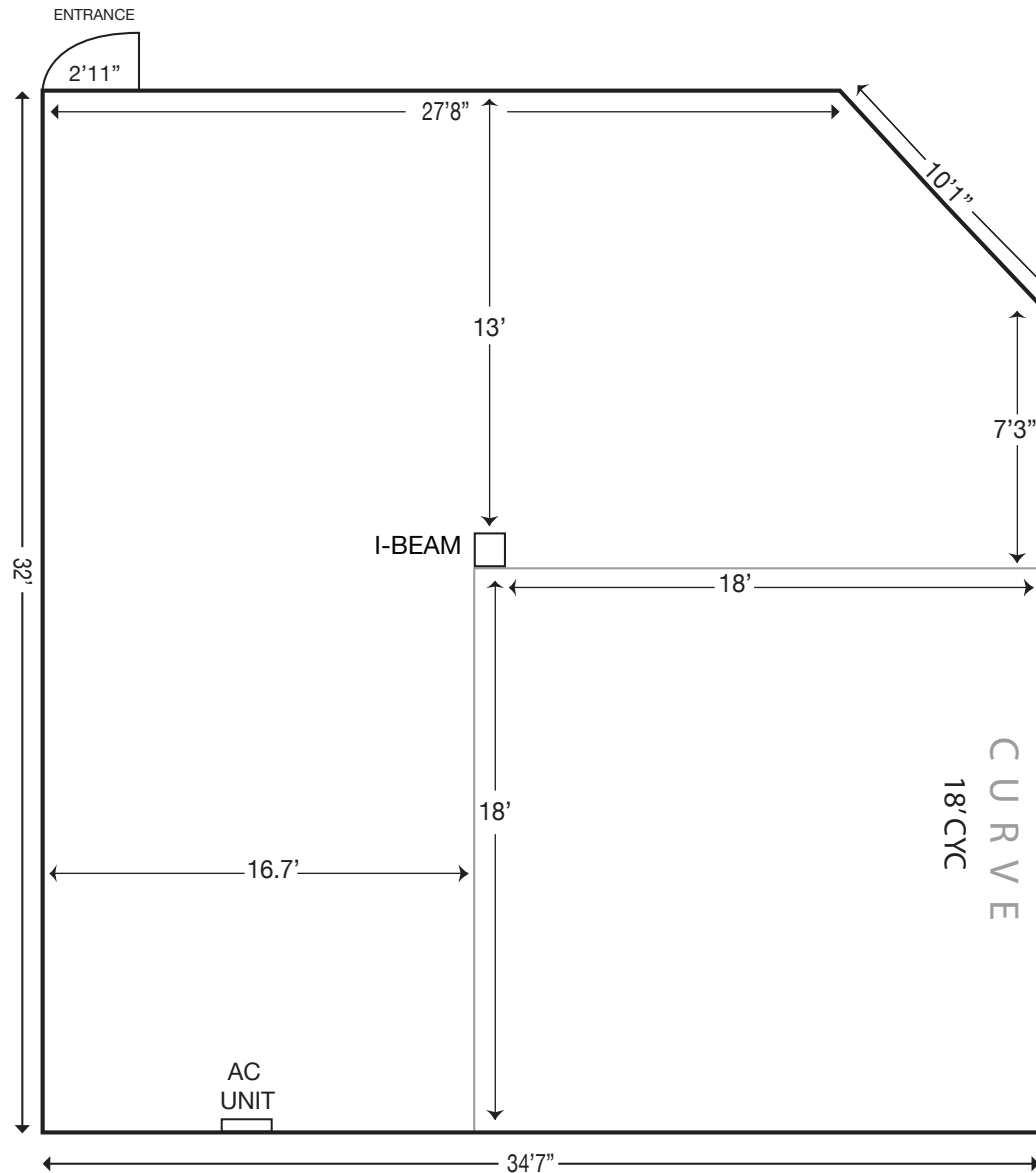

## STUDIO B

14' H CEILING  
12' TO I-BEAM

\* MEASUREMENTS ARE APPROXIMATE  
AND NOT TO SCALE.