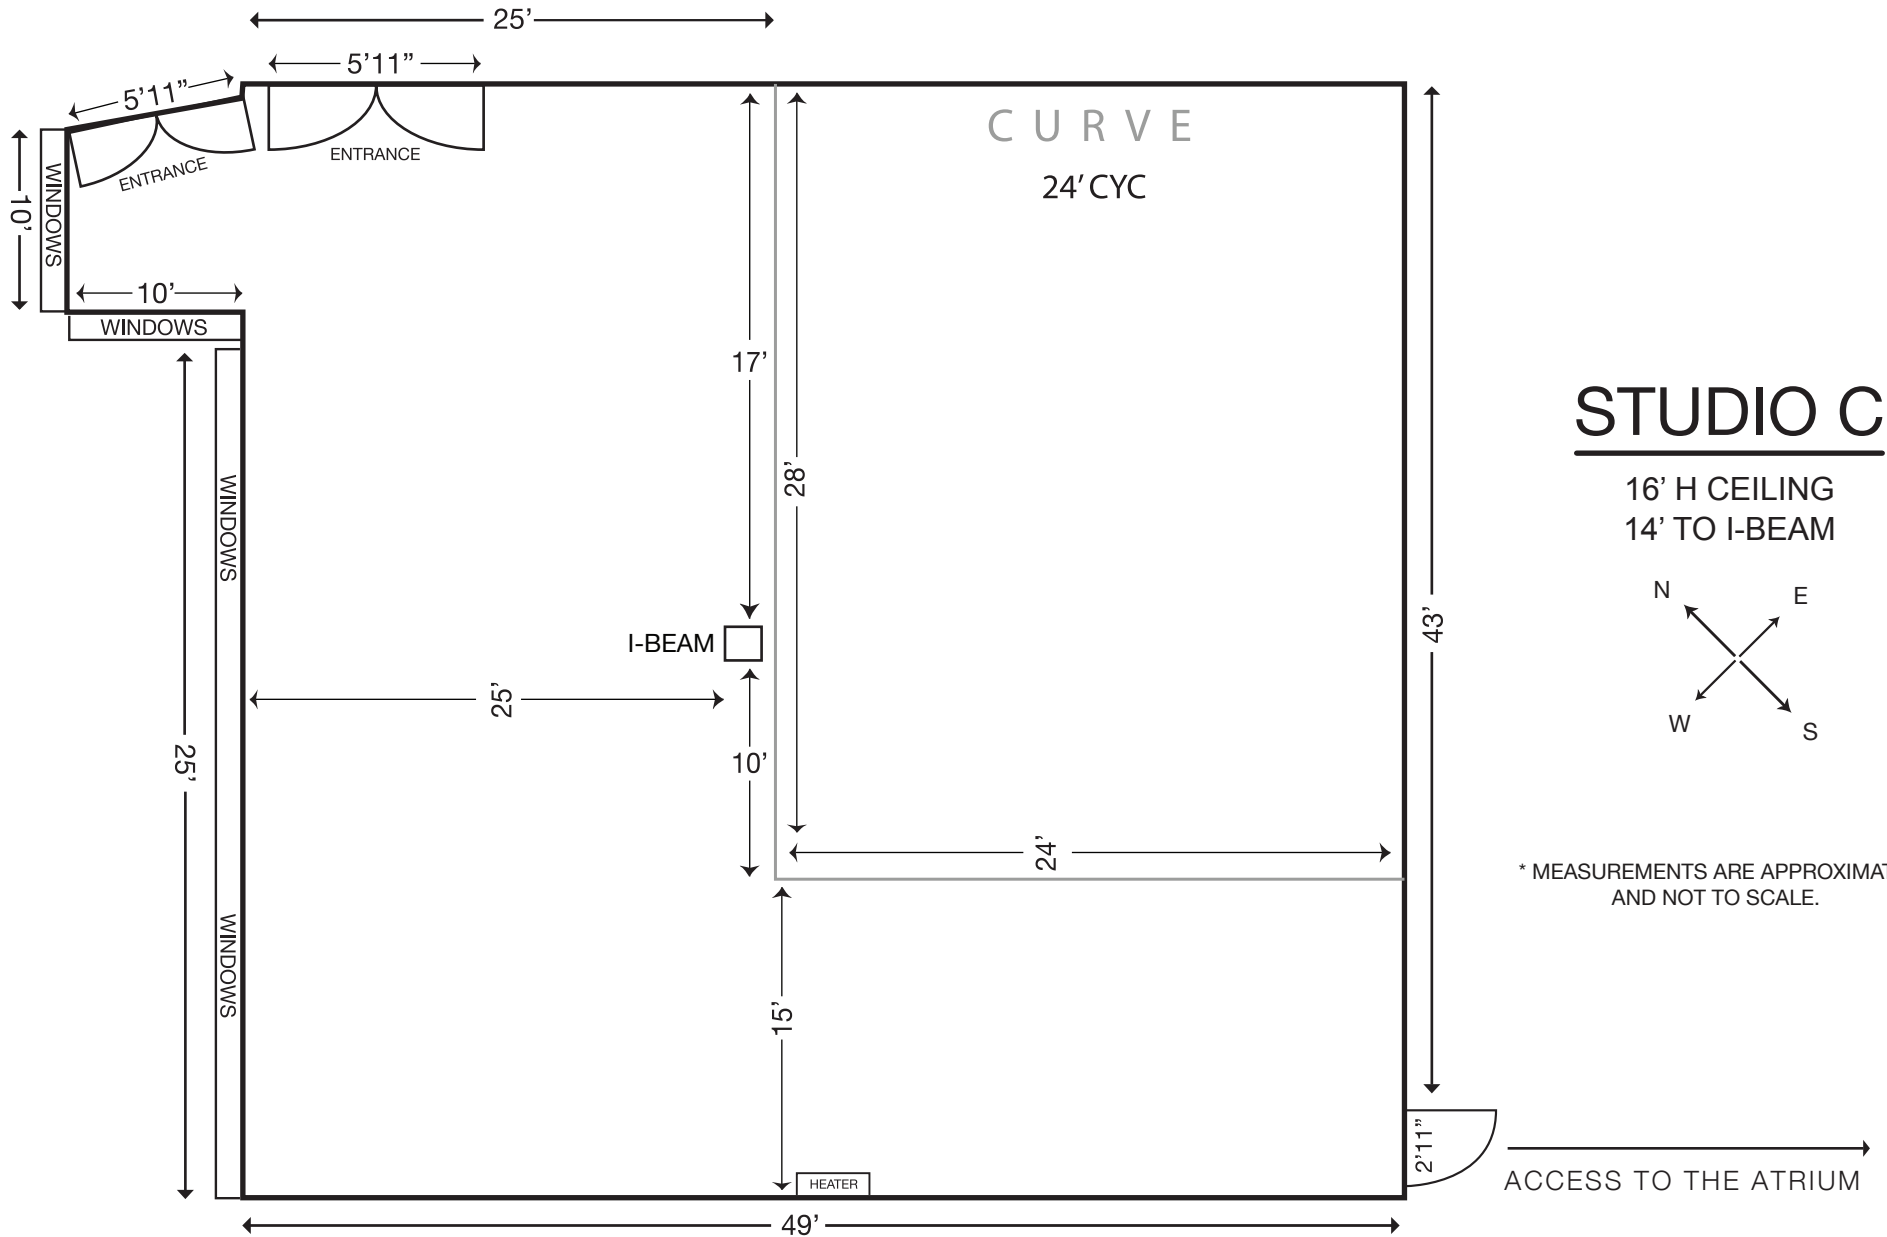

## STUDIO C

16' H CEILING  
14' TO I-BEAM

\* MEASUREMENTS ARE APPROXIMATE  
AND NOT TO SCALE.