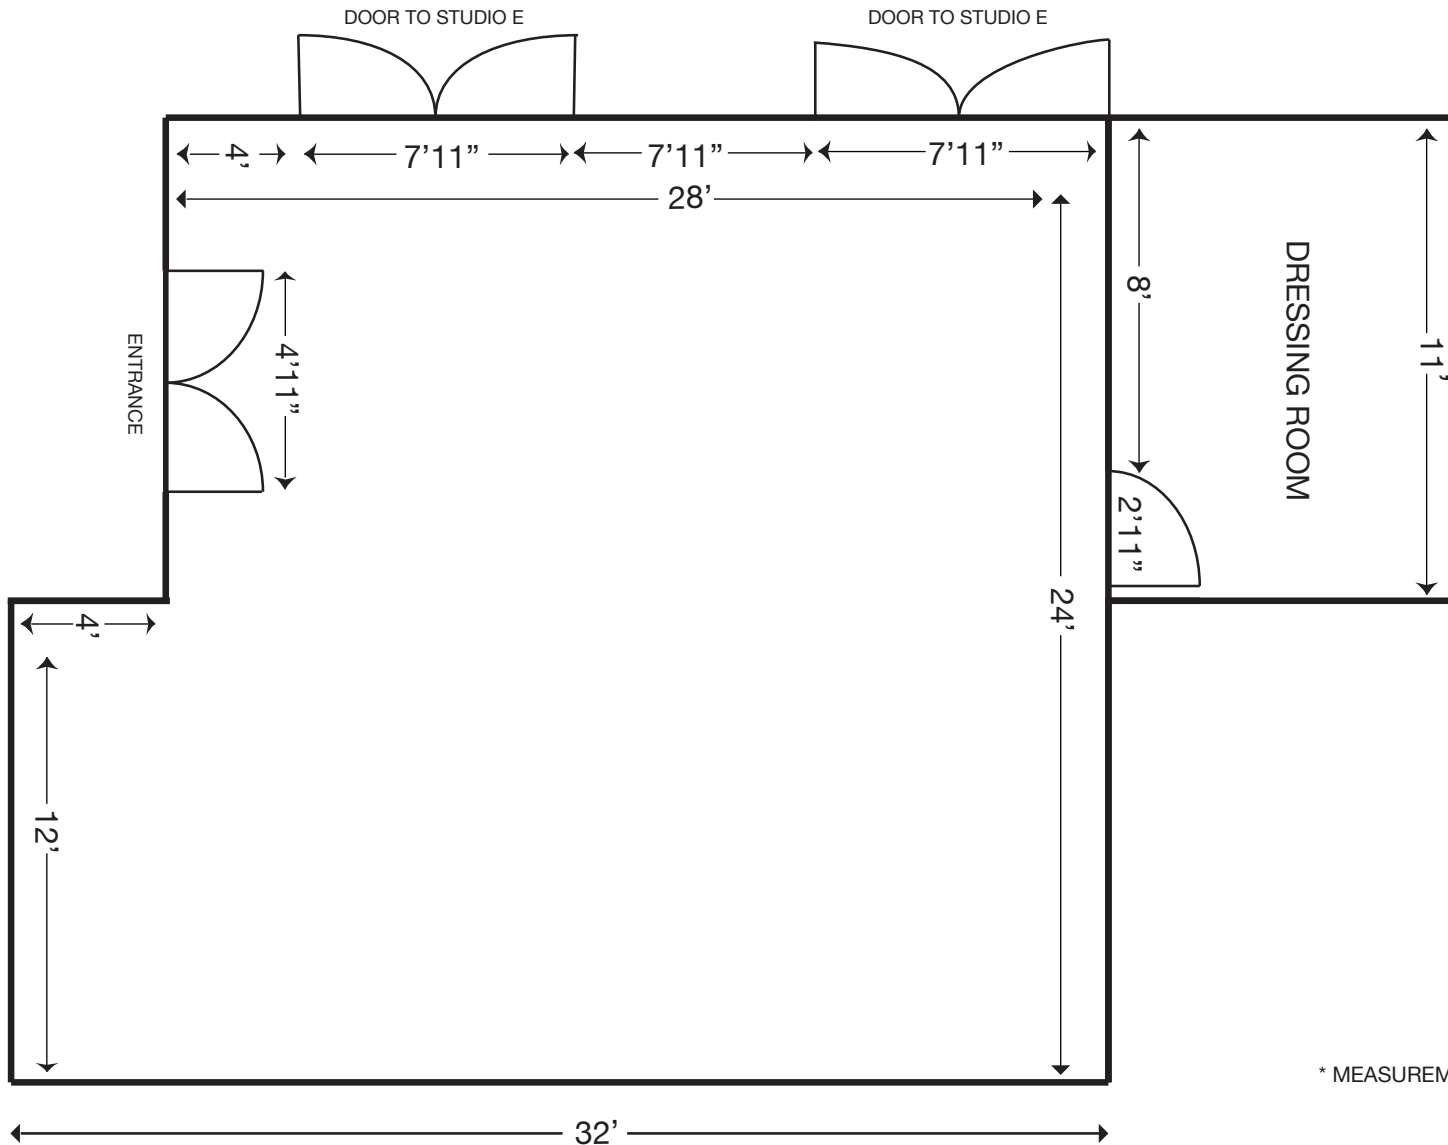

## STUDIO D

16' H CEILING  
14' TO I-BEAM

\* MEASUREMENTS ARE APPROXIMATE AND NOT TO SCALE.