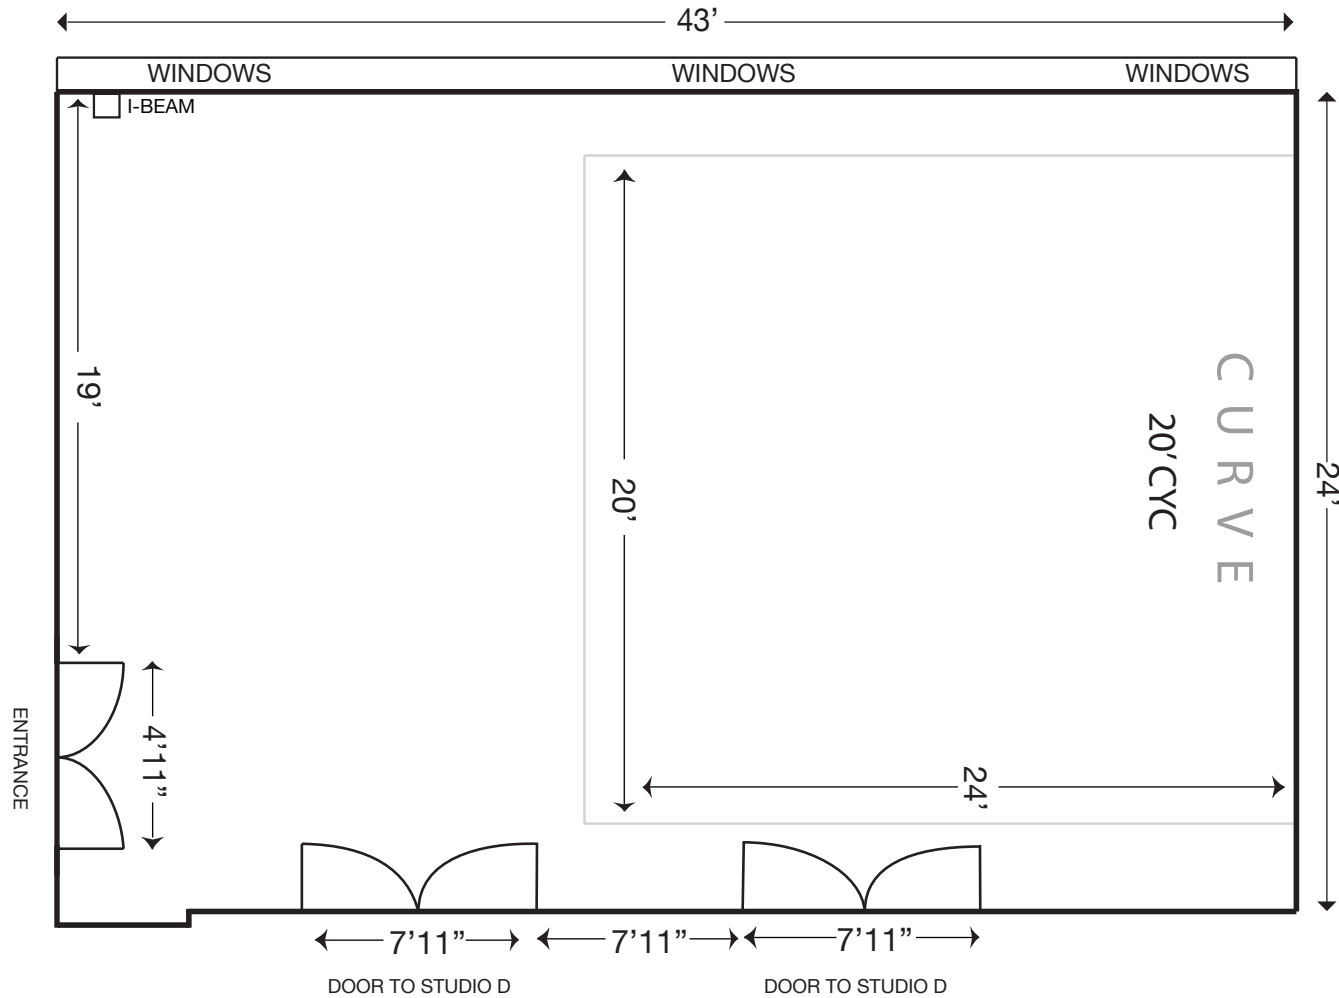

ATTIC STUDIOS

STUDIO E

16' H CEILING
14' TO I-BEAM

* MEASUREMENTS ARE APPROXIMATE
AND NOT TO SCALE.