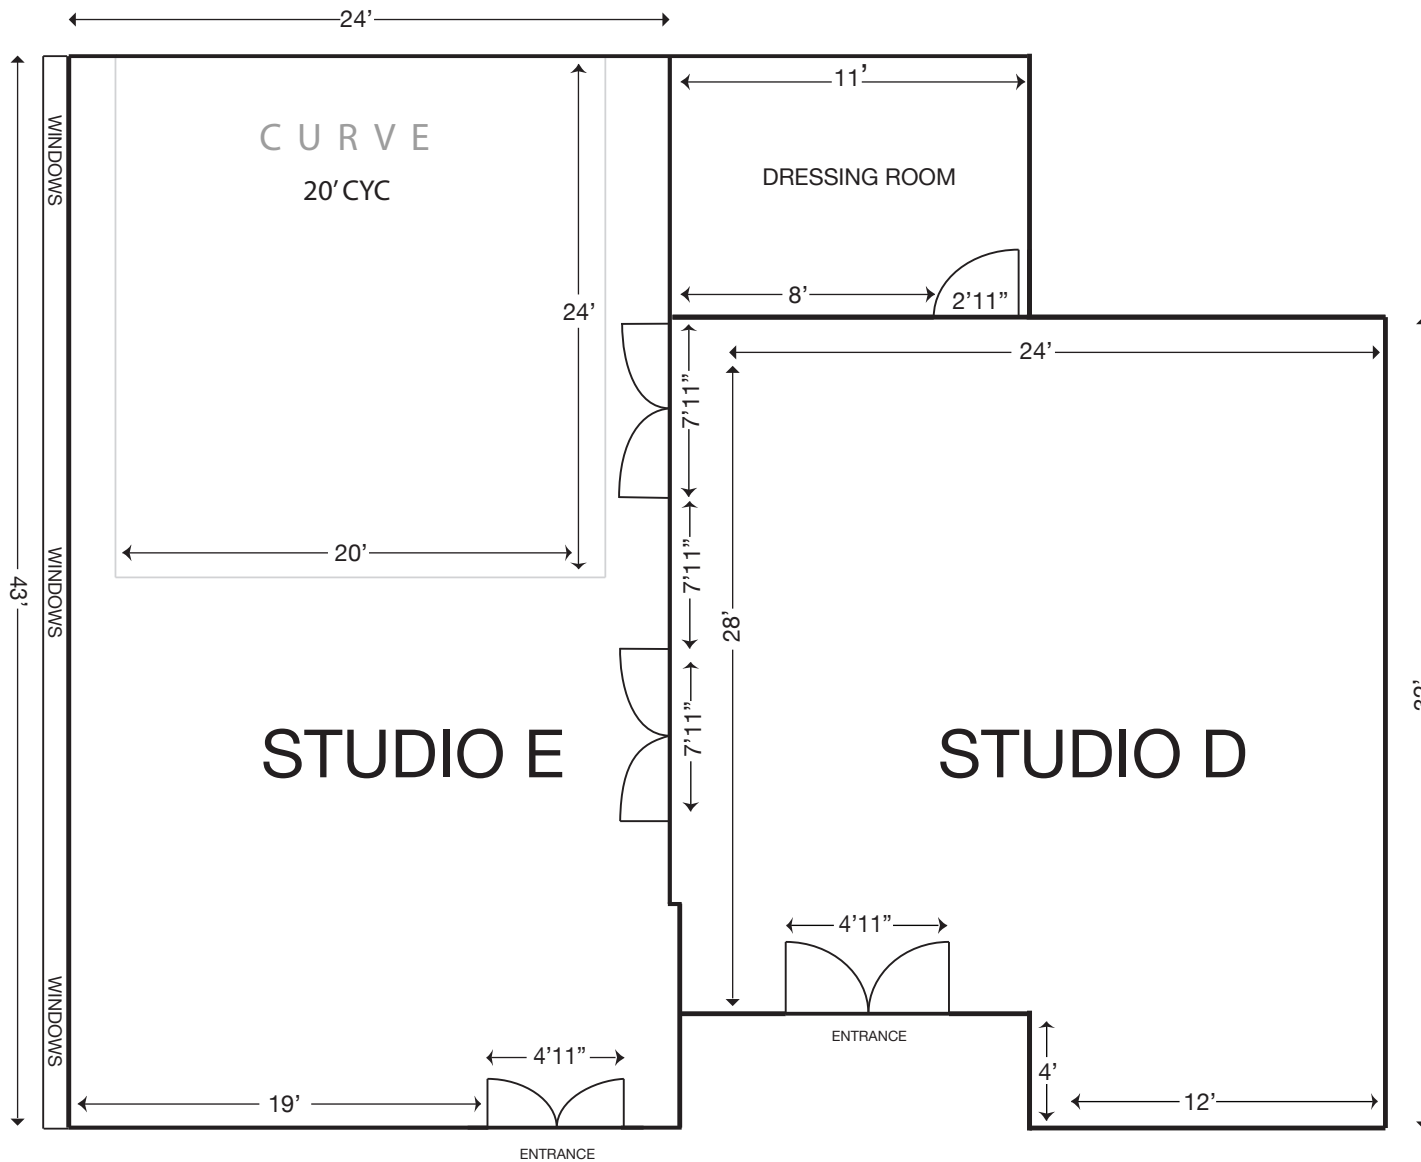

ATTIC STUDIOS

STUDIO D + E

16' H CEILING
14' TO I-BEAM

* MEASUREMENTS ARE APPROXIMATE
AND NOT TO SCALE.