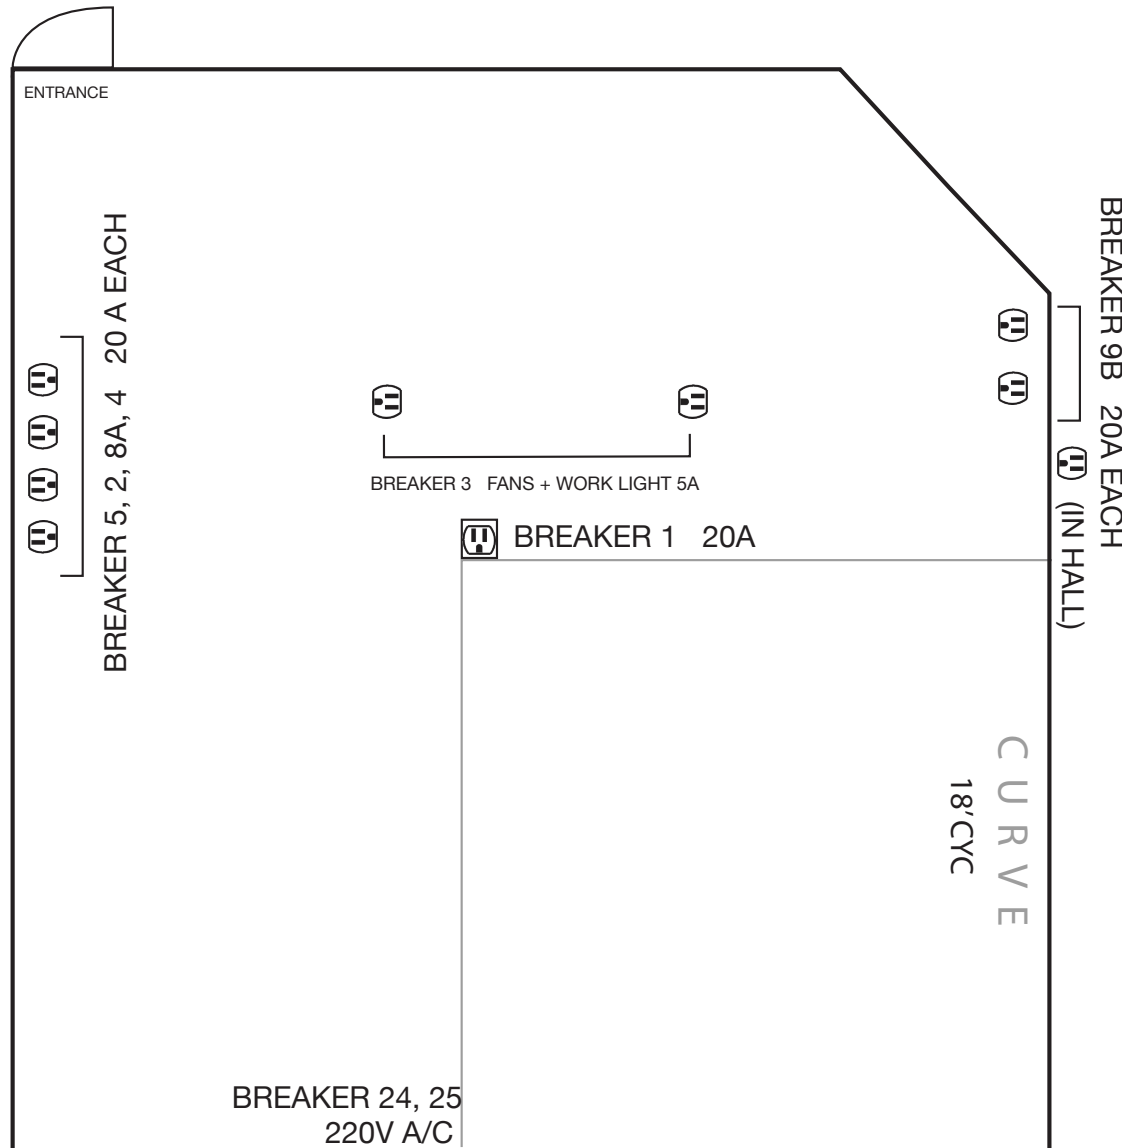

## STUDIO B

14' H CEILING  
12' TO I-BEAM

\* MEASUREMENTS ARE APPROXIMATE  
AND NOT TO SCALE.