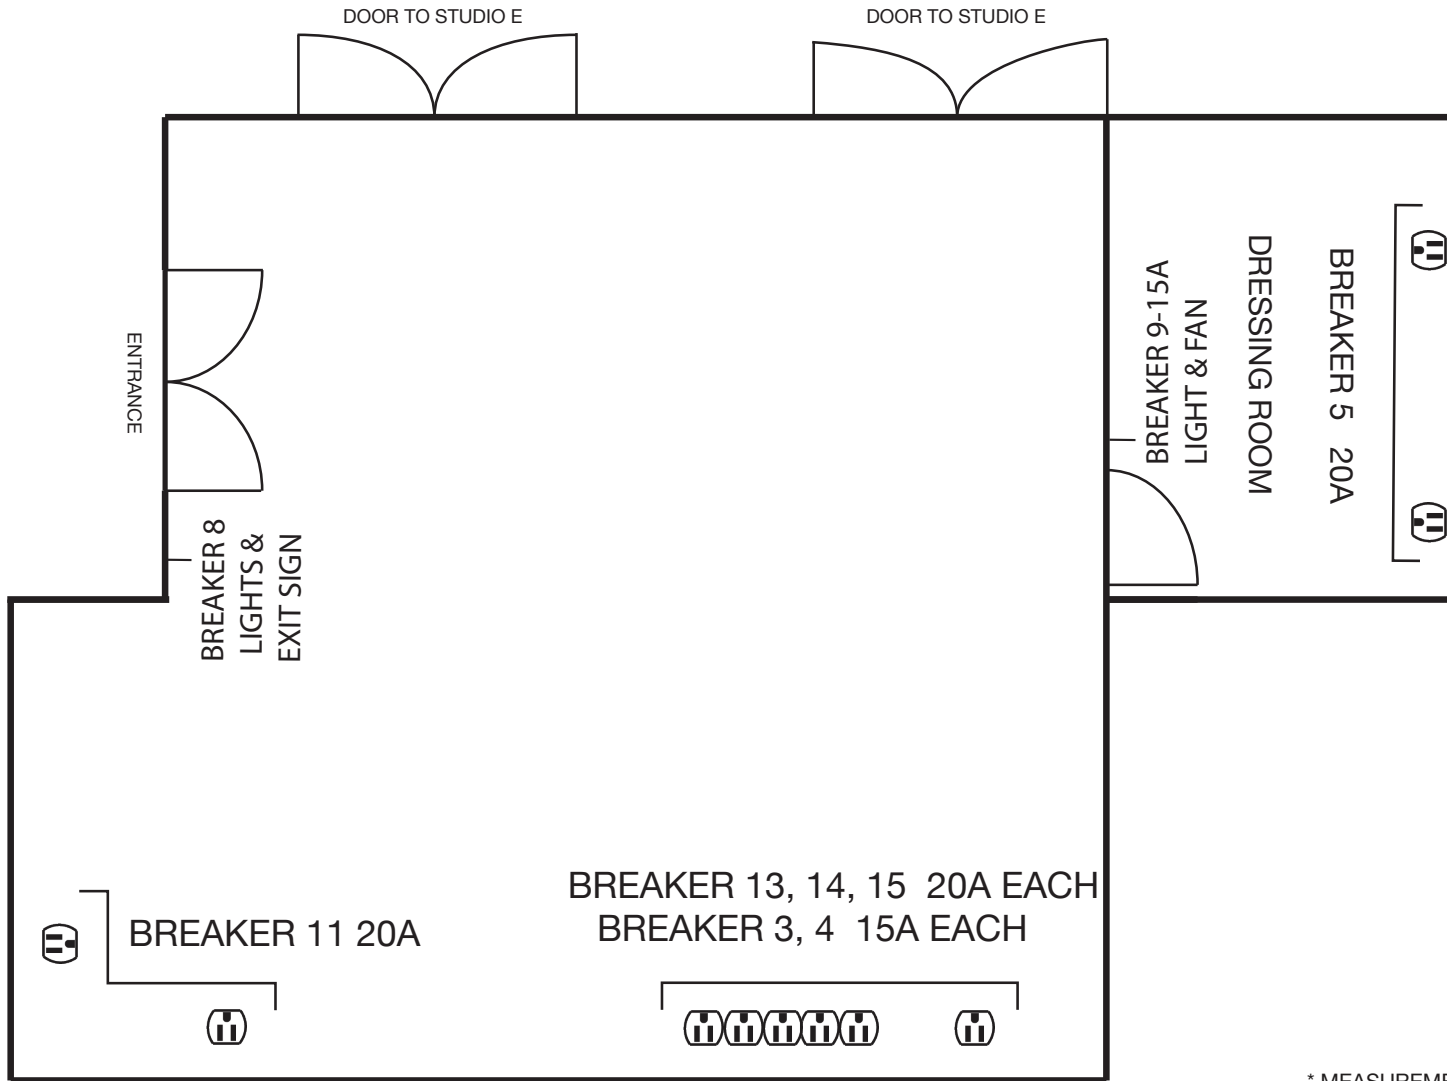

## STUDIO D

16' H CEILING  
14' TO I-BEAM

\* MEASUREMENTS ARE APPROXIMATE AND NOT TO SCALE.