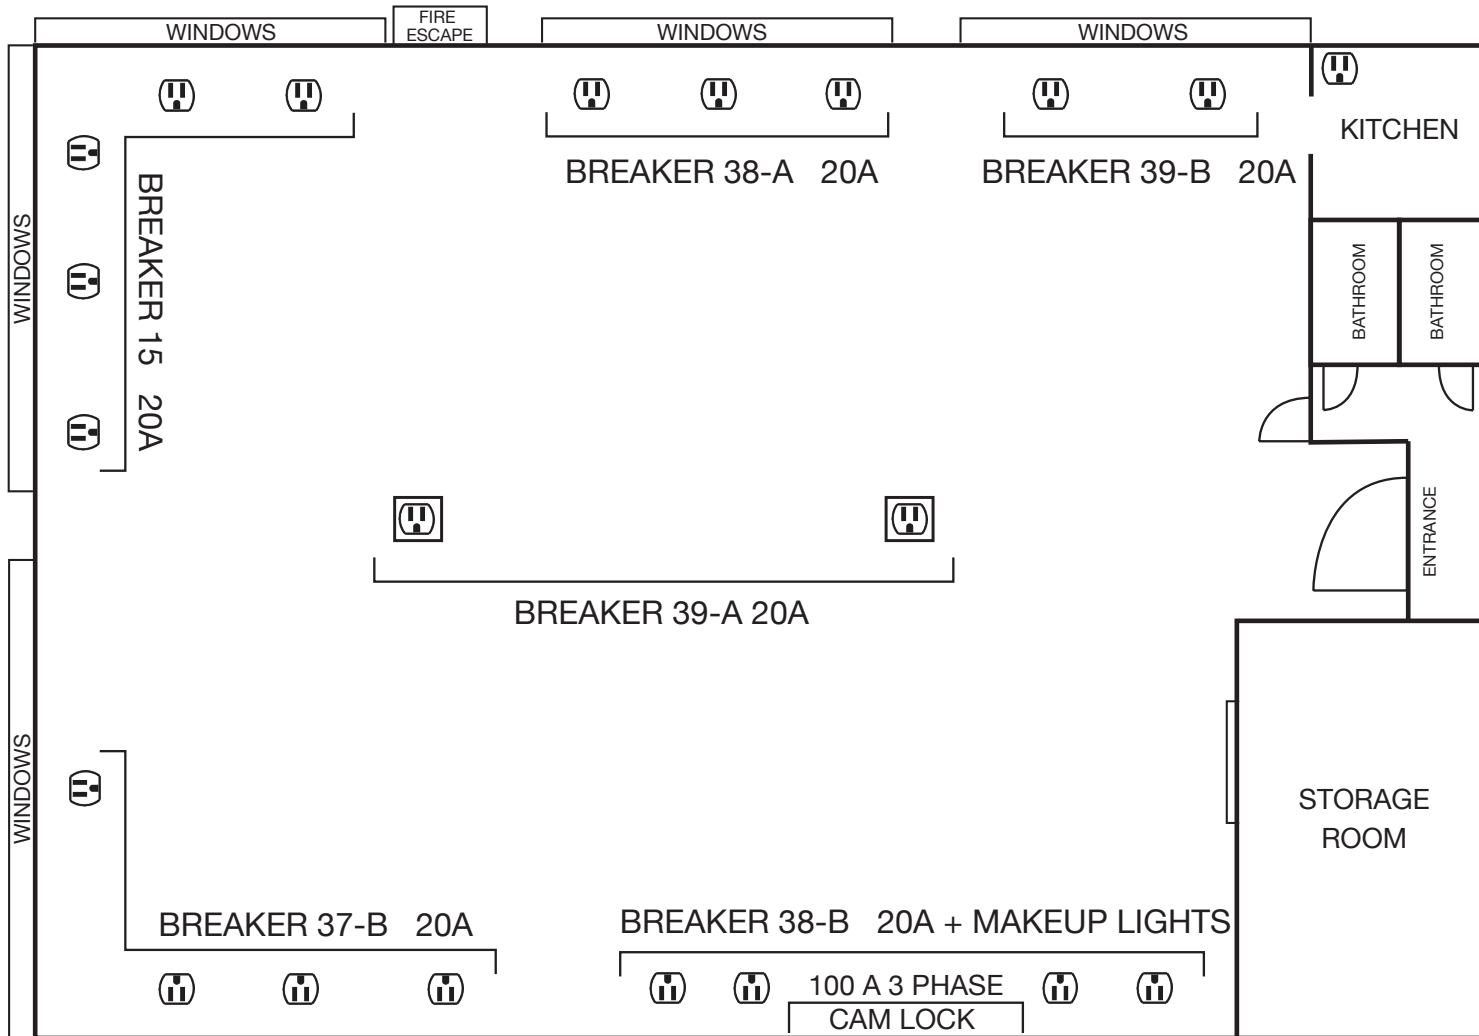

ATTIC STUDIOS

STUDIO A

14' H CEILING
12' TO I-BEAM

* MEASUREMENTS ARE APPROXIMATE
AND NOT TO SCALE.