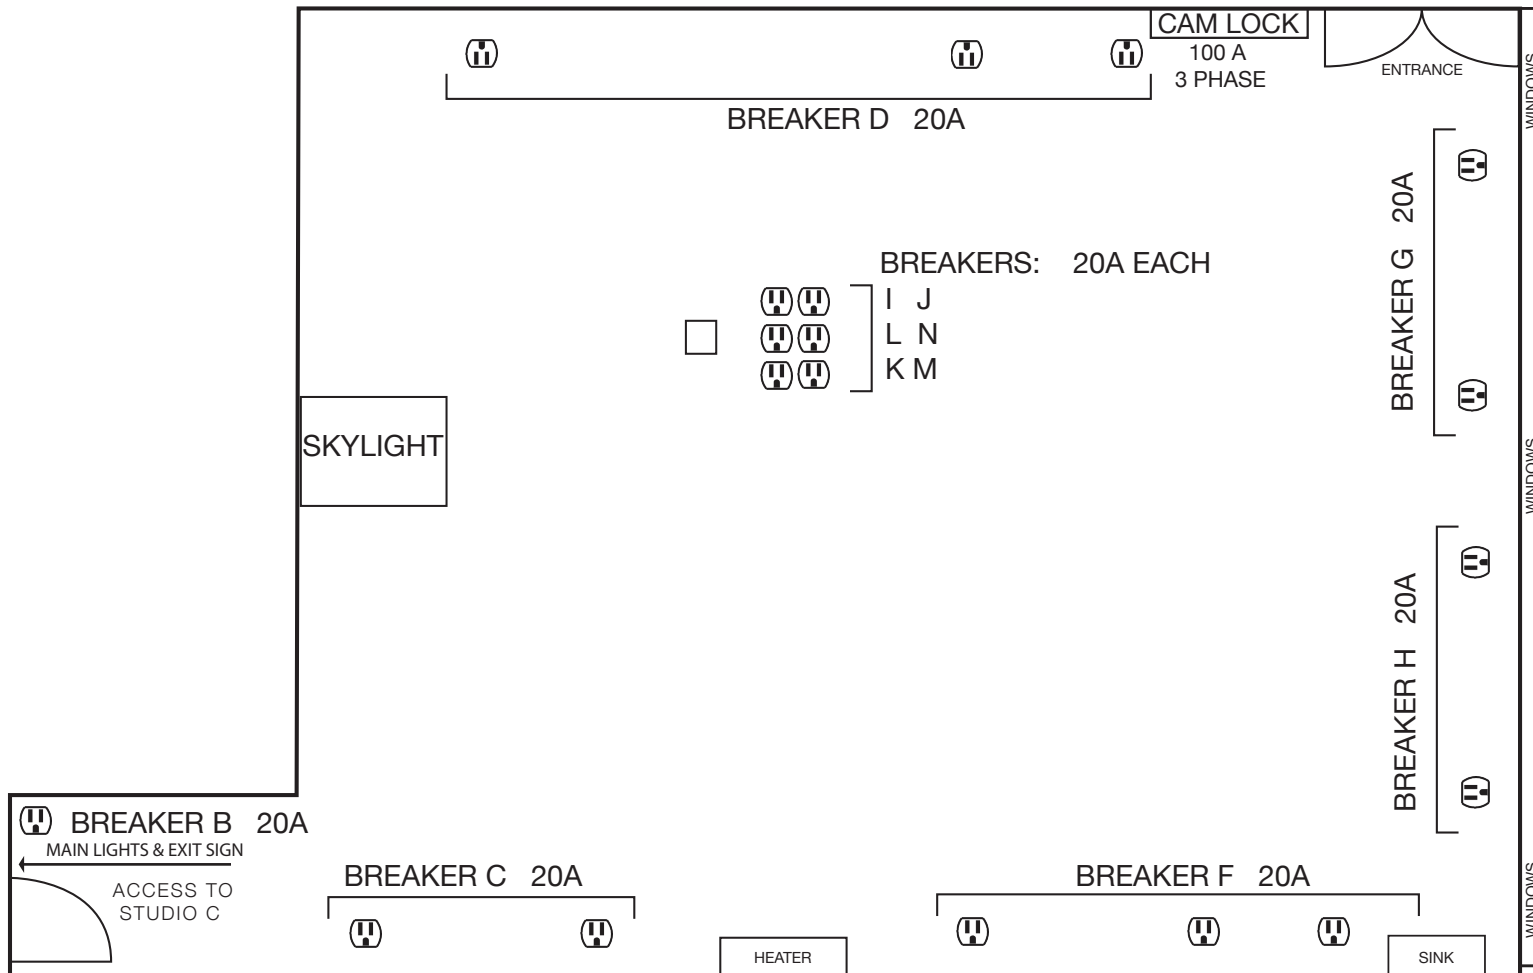

## THE ATRIUM

16' H CEILING  
14' TO I-BEAM

\* MEASUREMENTS ARE APPROXIMATE AND NOT TO SCALE.