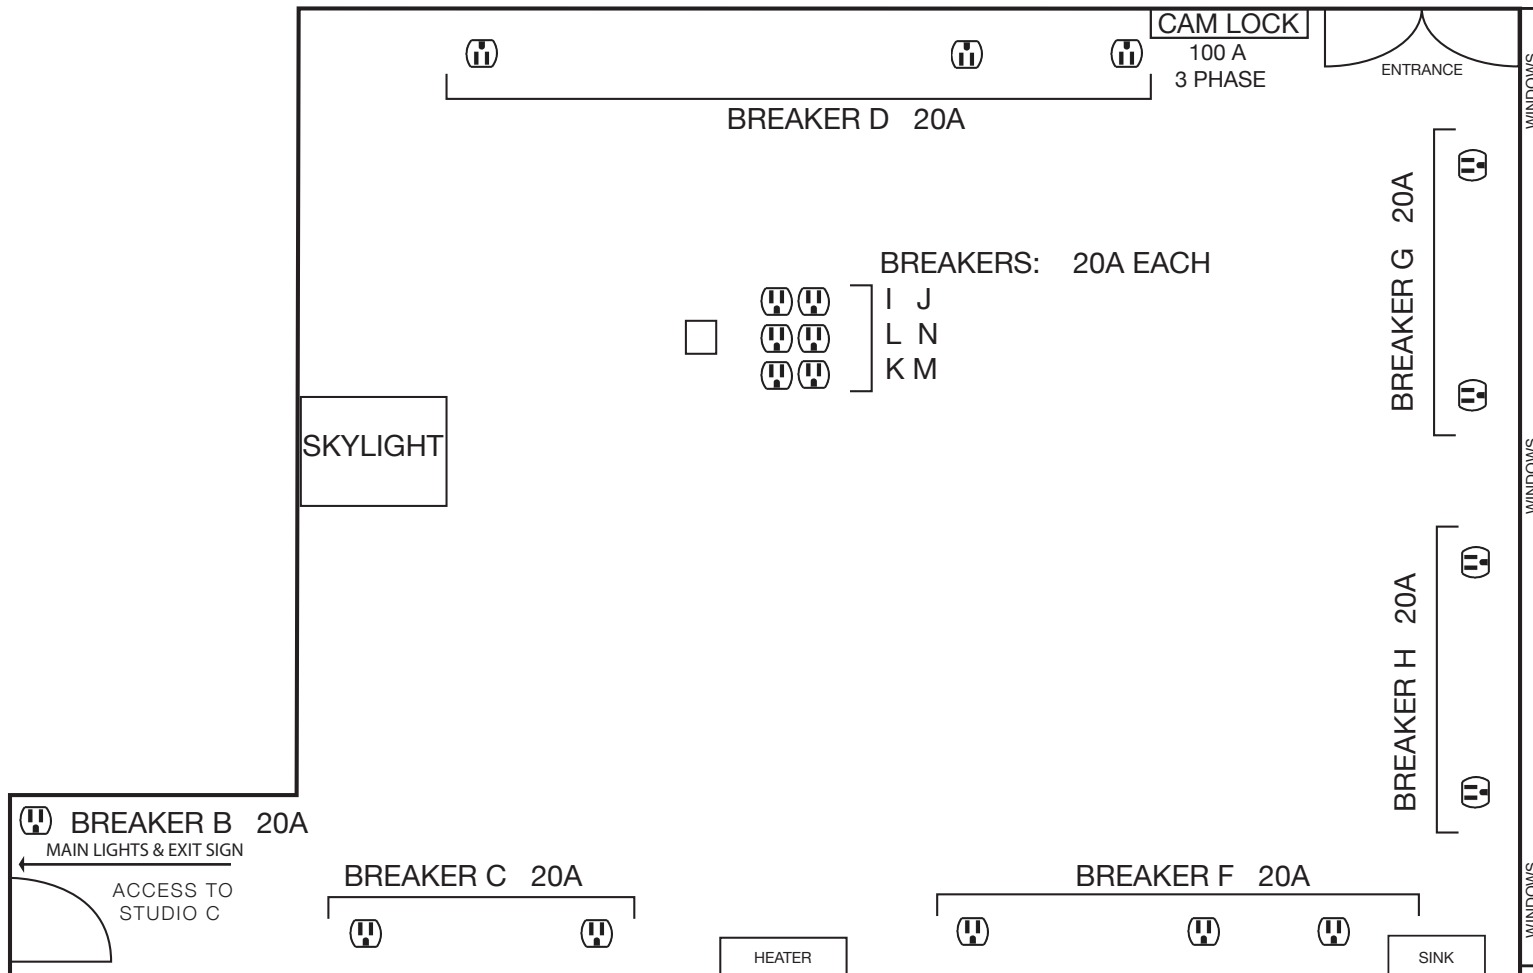

ATTIC STUDIOS

THE ATRIUM

16' H CEILING
14' TO I-BEAM

* MEASUREMENTS ARE APPROXIMATE AND NOT TO SCALE.