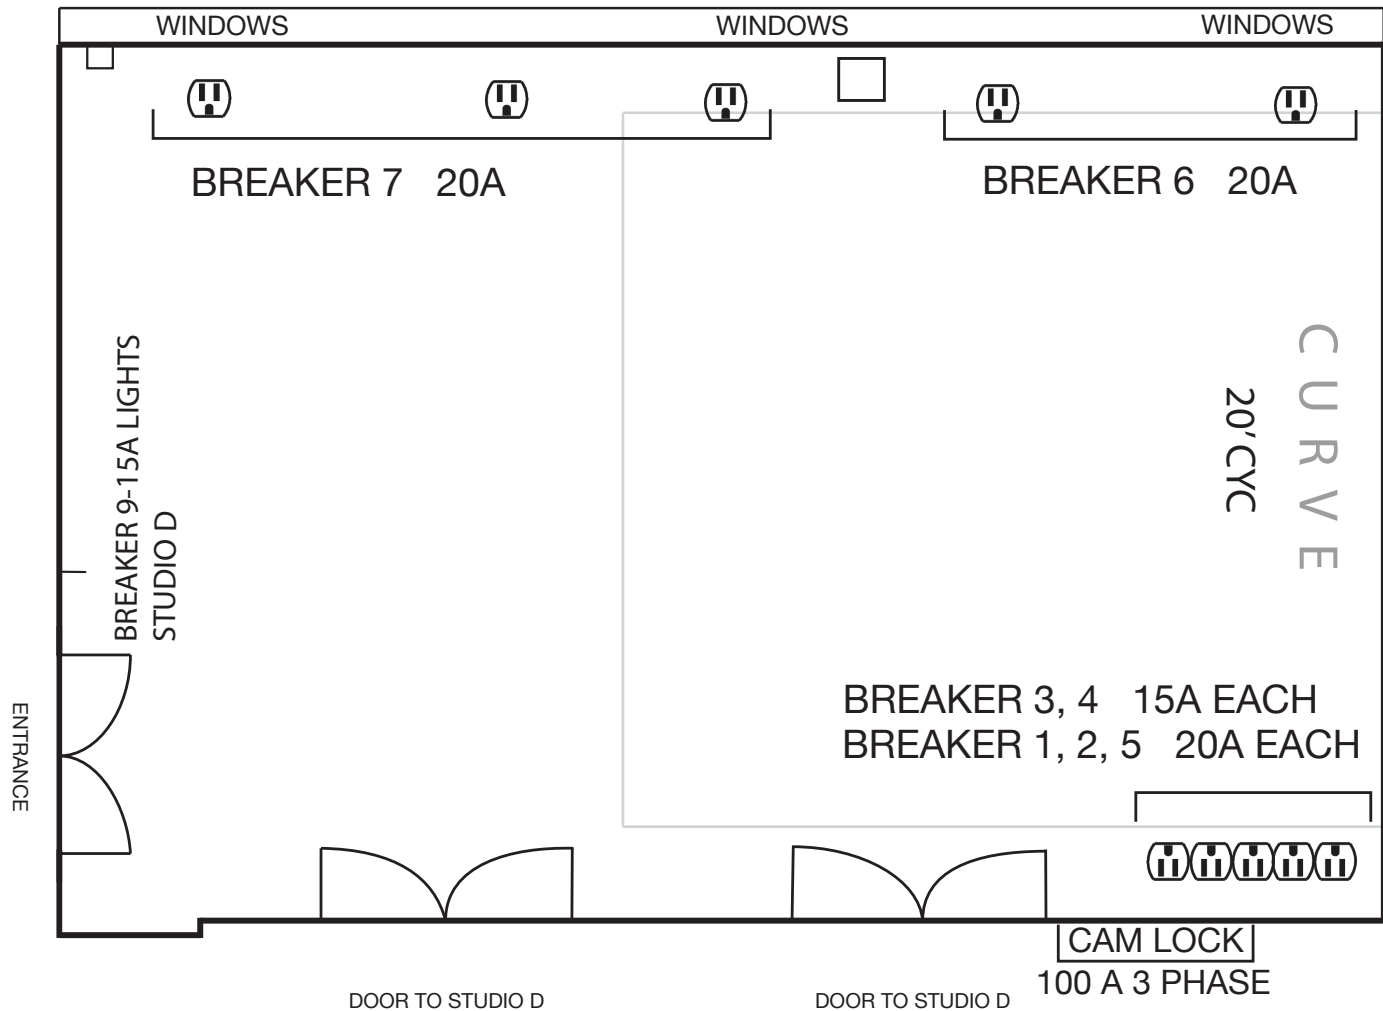

## STUDIO E

16' H CEILING  
14' TO I-BEAM

\* MEASUREMENTS ARE APPROXIMATE  
AND NOT TO SCALE.