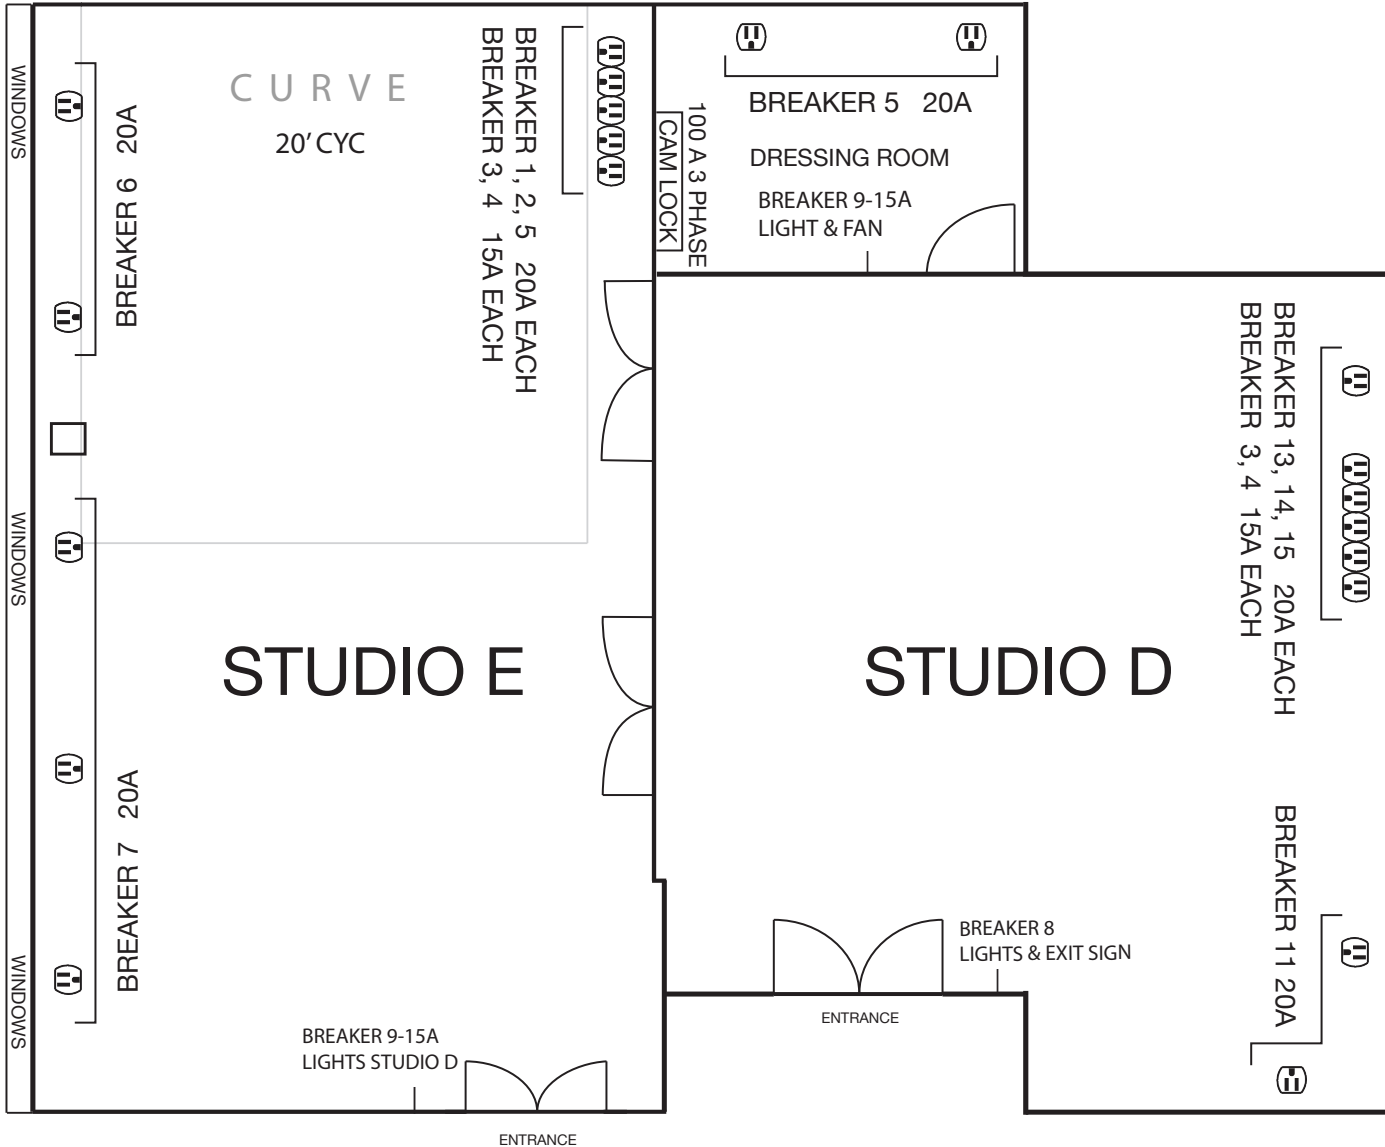

ATTIC STUDIOS

STUDIO D + E

16' H CEILING
14' TO I-BEAM

* MEASUREMENTS ARE APPROXIMATE
AND NOT TO SCALE.