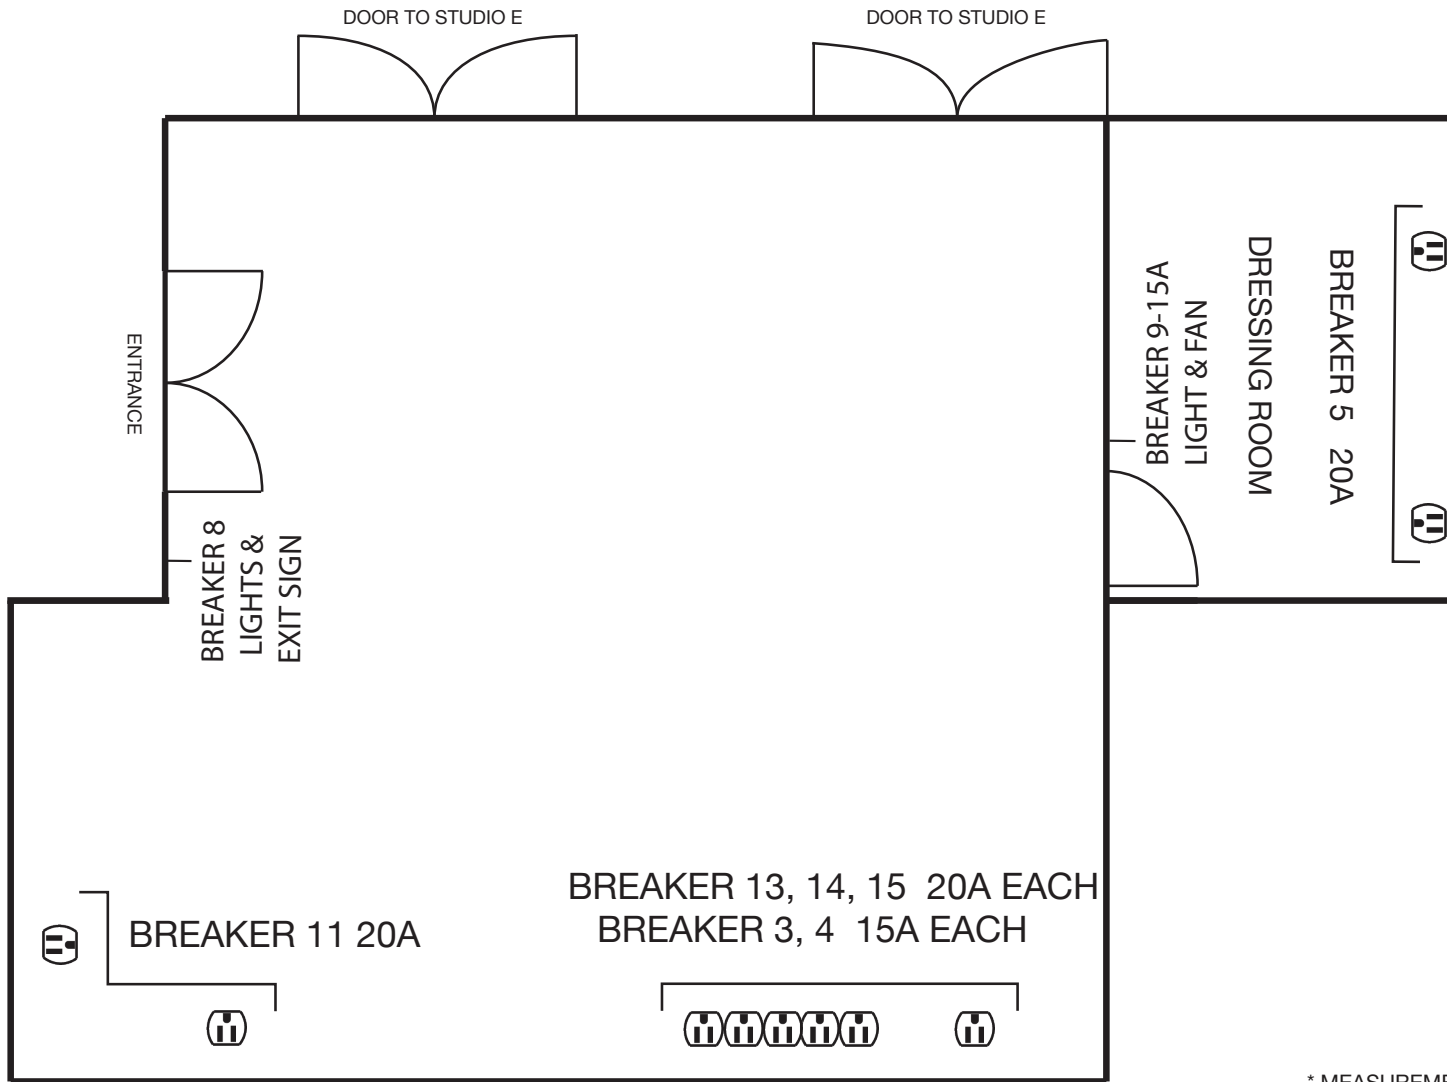

ATTIC STUDIOS

STUDIO D

16' H CEILING
14' TO I-BEAM

* MEASUREMENTS ARE APPROXIMATE AND NOT TO SCALE.