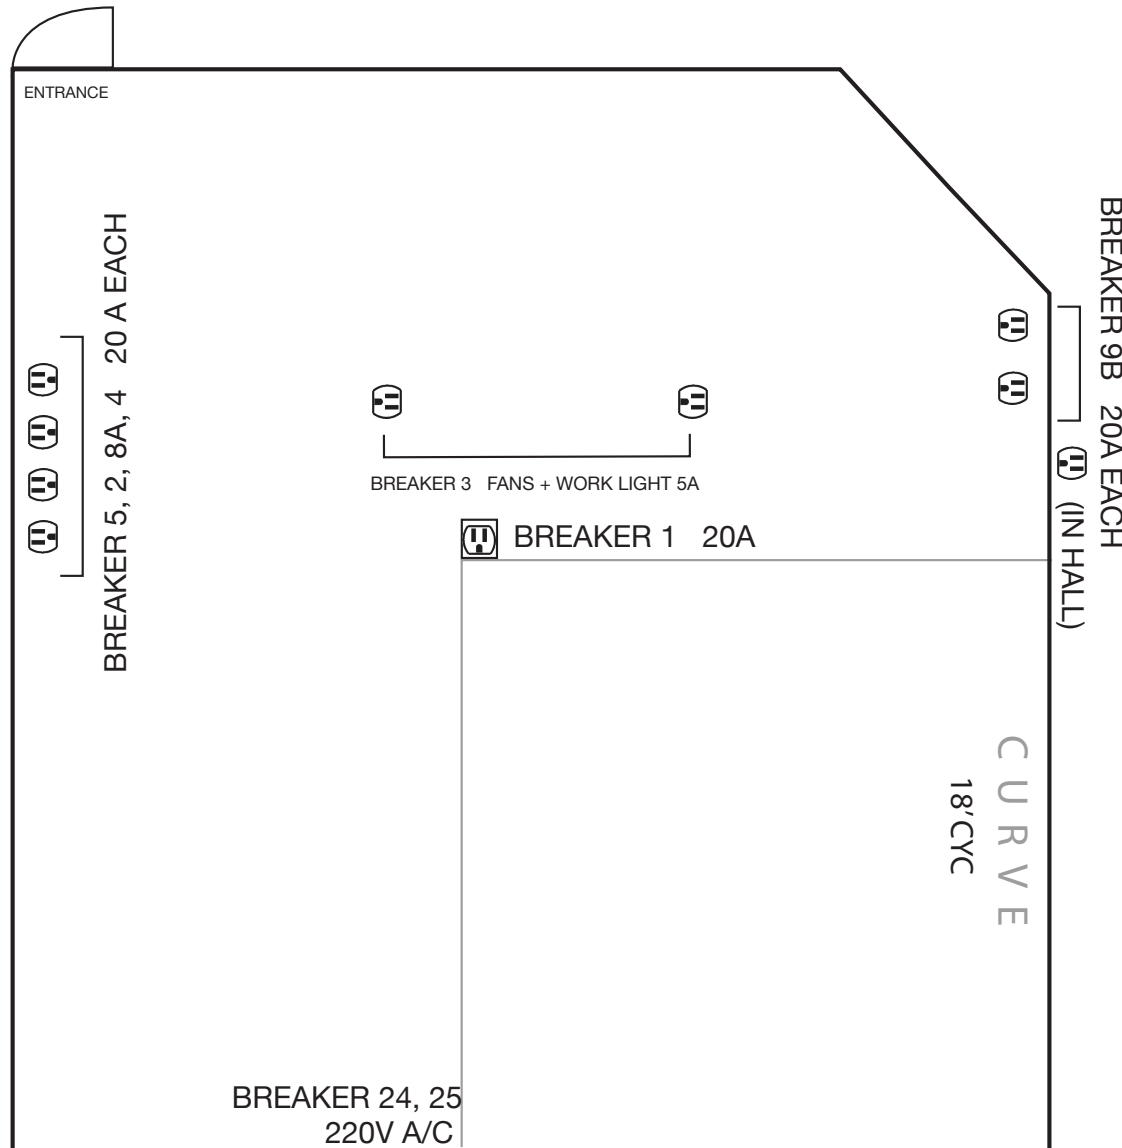

ATTIC STUDIOS

STUDIO B

14' H CEILING
12' TO I-BEAM

* MEASUREMENTS ARE APPROXIMATE
AND NOT TO SCALE.