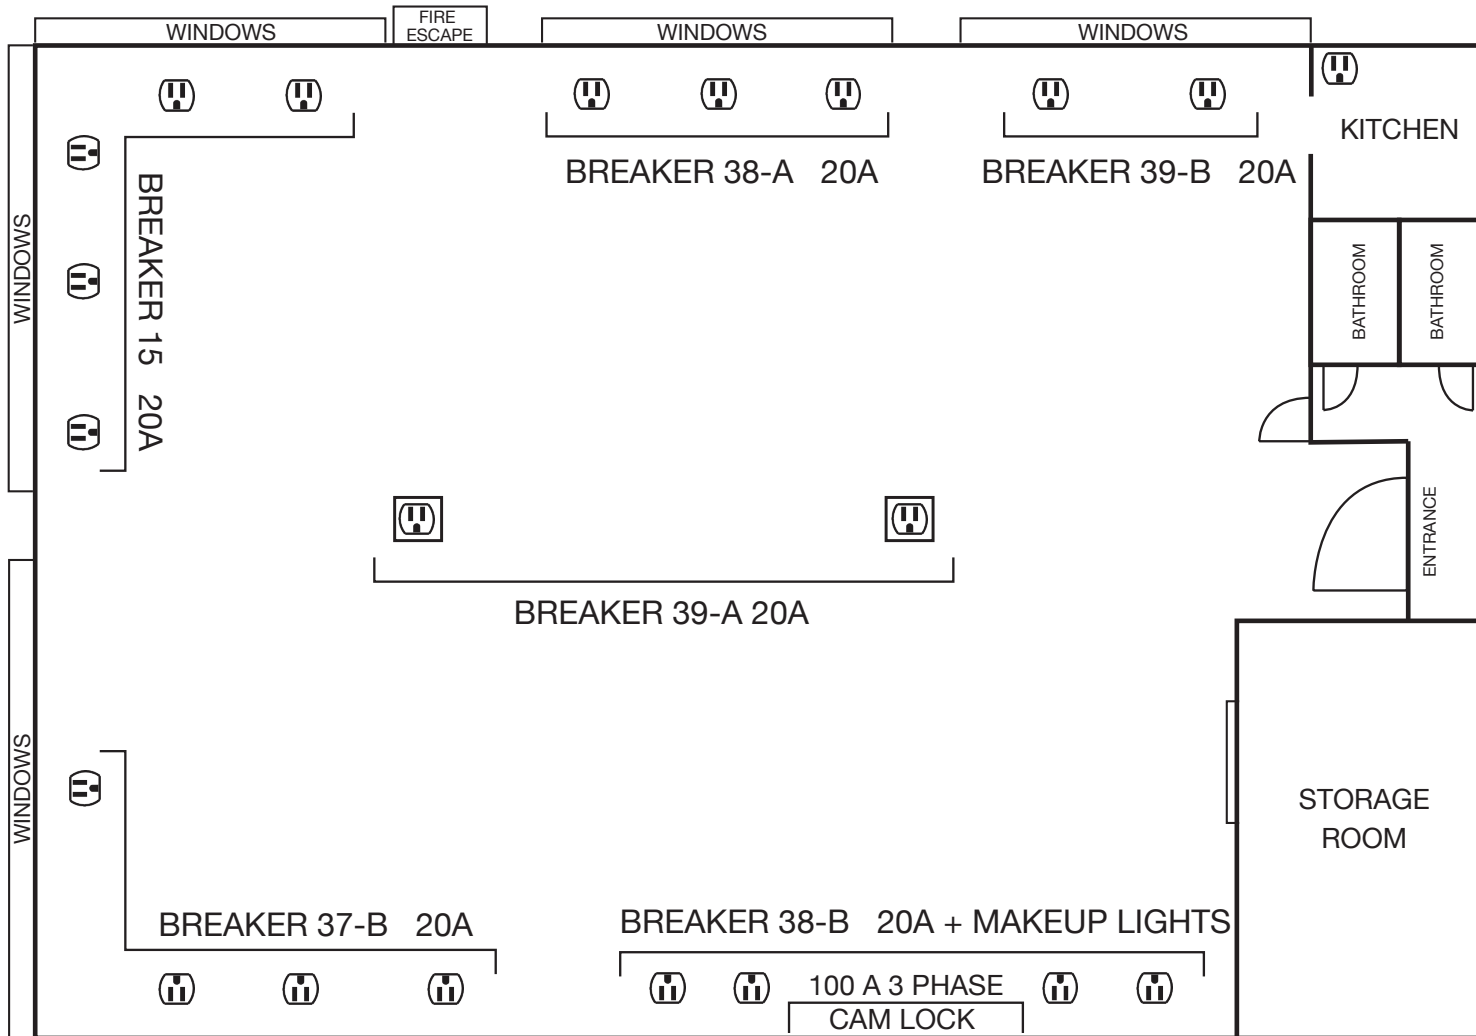

ATTIC STUDIOS

STUDIO A

14' H CEILING
12' TO I-BEAM

* MEASUREMENTS ARE APPROXIMATE
AND NOT TO SCALE.