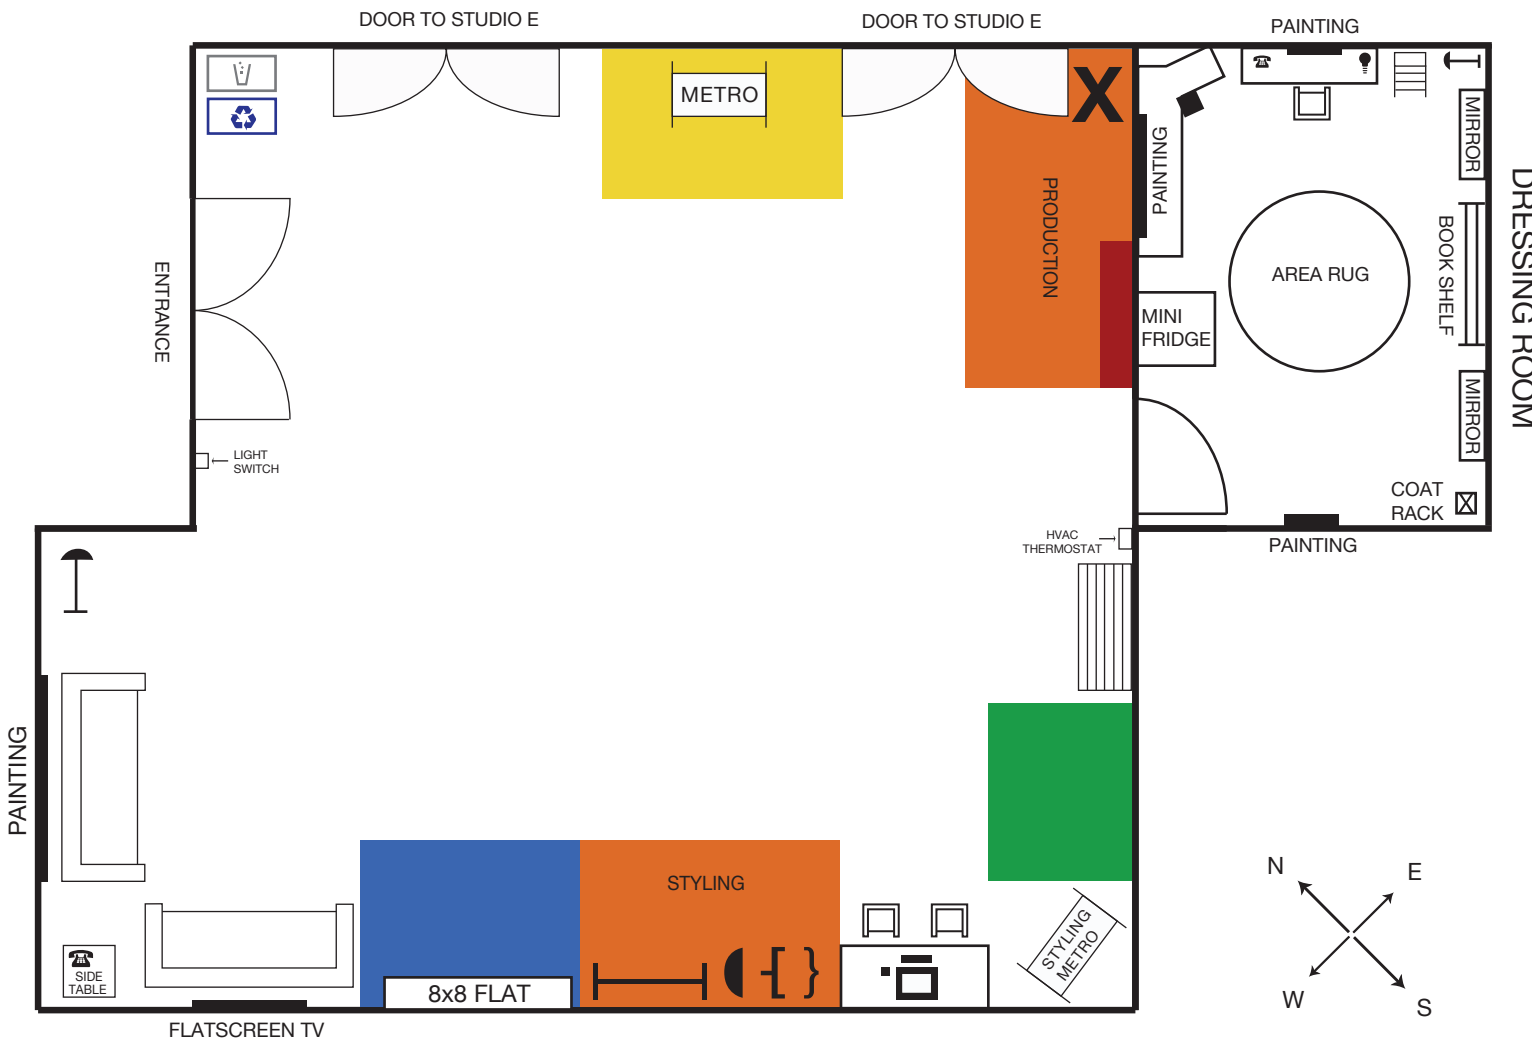

## STUDIO D LAYOUT

\*SUBJECT TO CHANGE

### CODE:

 MESSENGER STORAGE	 PROD + STYLING	 RECYCLING BIN	 IMAC STATION	 METRO SHELF
 EQ	 CATERING TABLE	 TRASH BIN	 SOFA	 V FLATS
 PROPS/ ART DEPT.	 CLOTHING RACK	 CHAISE LOUNGE	 CHAIR	 FLOOR LAMP
 STEAMER	 TOP HANGER	 PHONE	 SHELF	 TABLE LAMP
 FOBA STAND	 PANT HANGER			

### STUDIO INCLUDES:

- 2- sofas
- 1- painting
- 1- side table
- 1- phone
- 6- 8' V flats
- 1- Foba stand (for rental)
- 1- IMAC station
- 2- chairs
- 1- flatscreen tv
- 1- clothing rack
- 1- steamer
- 1- rack: 35 top hangers
- 1- rack: 35 pant hangers
- 1- 8x8 flat (for rental)
- 1- trash bin
- 1- recycle bin
- 1- styling metro shelf
- 1- rolling metro shelf
- 1- floor lamp

### DRESSING ROOM INCLUDES:

- 1- Chaise lounge sofa
- 1- pillow
- 1- desk with rolling chair
- 1- phone
- 1- table lamp
- 1- floor lamp
- 1- round area rug
- 1- shelf
- 1- bookshelf w/books
- 2- mirrors
- 1- coat rack
- 1- mini fridge
- 3- paintings