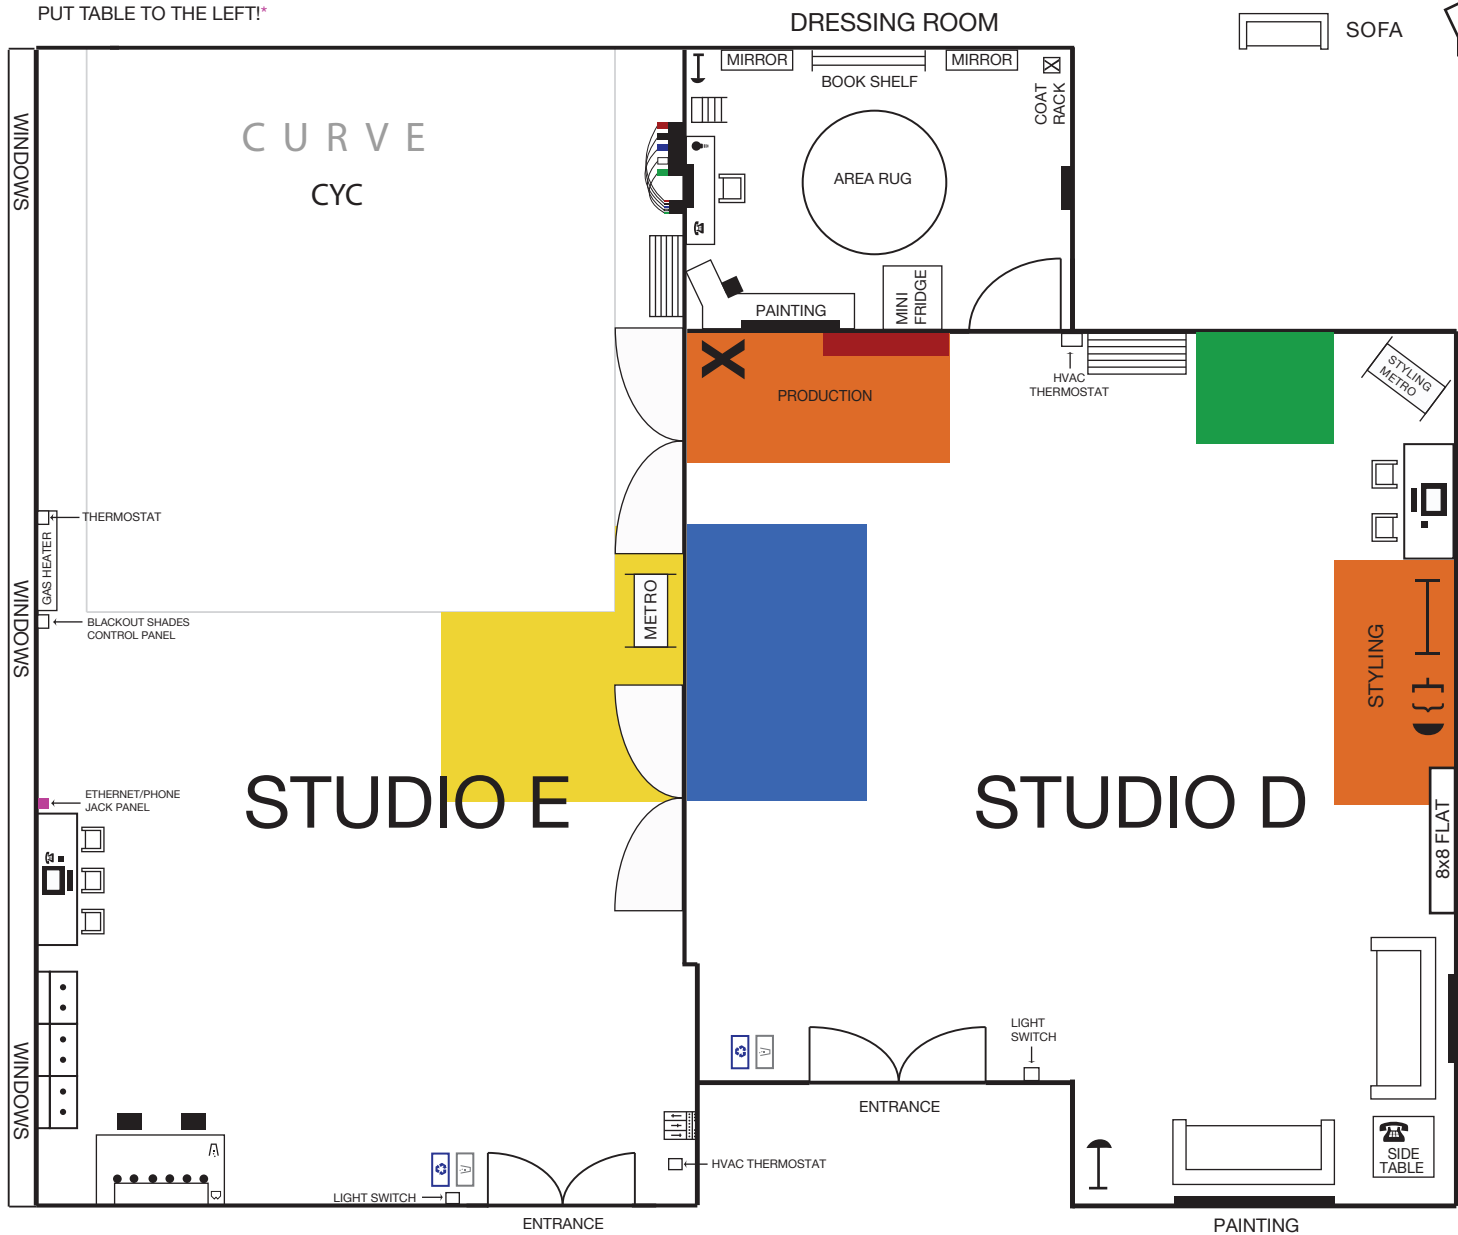

## STUDIO D+E LAYOUT

\*SUBJECT TO CHANGE

\*DO NOT BLOCK  
ETHERNET/PHONE JACK PANEL  
IN STUDIO E.  
PUT TABLE TO THE LEFT!\*

### CODE:

 MESSENGER STORAGE	 PROD + STYLING	 TOP HANGER	 RECYCLING BIN	 HMU STATION: 2 STOOLS, TRASH, TISSUES
 EQ	 CATERING TABLE	 PANT HANGER	 TRASH BIN	 V FLATS
 PROPS/ ART DEPT.	 CLOTHING RACK	 IMAC + PHONE STATION	 LOUNGE CHAIR	 CHAIR
 STEAMER	 METRO SHELF	 MUSIC RACK	 CAM-LOK + DISTRO BOX	 PHONE
	 SOFA	 CHAISE LOUNGE	 TALL STOOL	 TABLE LAMP
		 FLOOR LAMP	 SHELF	

#### STUDIO D:

- 2- sofas
- 1- painting
- 1- side table
- 1- phone
- 6- 8' V flats
- 1- Foba stand
- 1- IMAC station
- 2- chairs
- 1- flatscreen tv
- 1- 8x8 flat (for rental)
- 1- trash bin
- 1- recycle bin
- 1- styling metro shelf
- 1- floor lamp

#### STUDIO E:

- 3- lounge chairs
- 1- HMU station w/mirror
- 1- trash can
- 1- tissue box
- 2- stools
- 1- clothing rack
- 1- steamer
- 1- rack: 35 top hangers
- 1- rack: 35 pant hangers
- 1- IMAC station w/sound system + phone
- 3- chairs
- 1- music rack
- 6- 10' V flats
- 1- 100amp 3 phase cam-lok + distro box (fee to use)
- 1- trash bin
- 1- recycle bin
- 1- rolling metro shelf
- 1- four channeled discrete motorized blackout shades