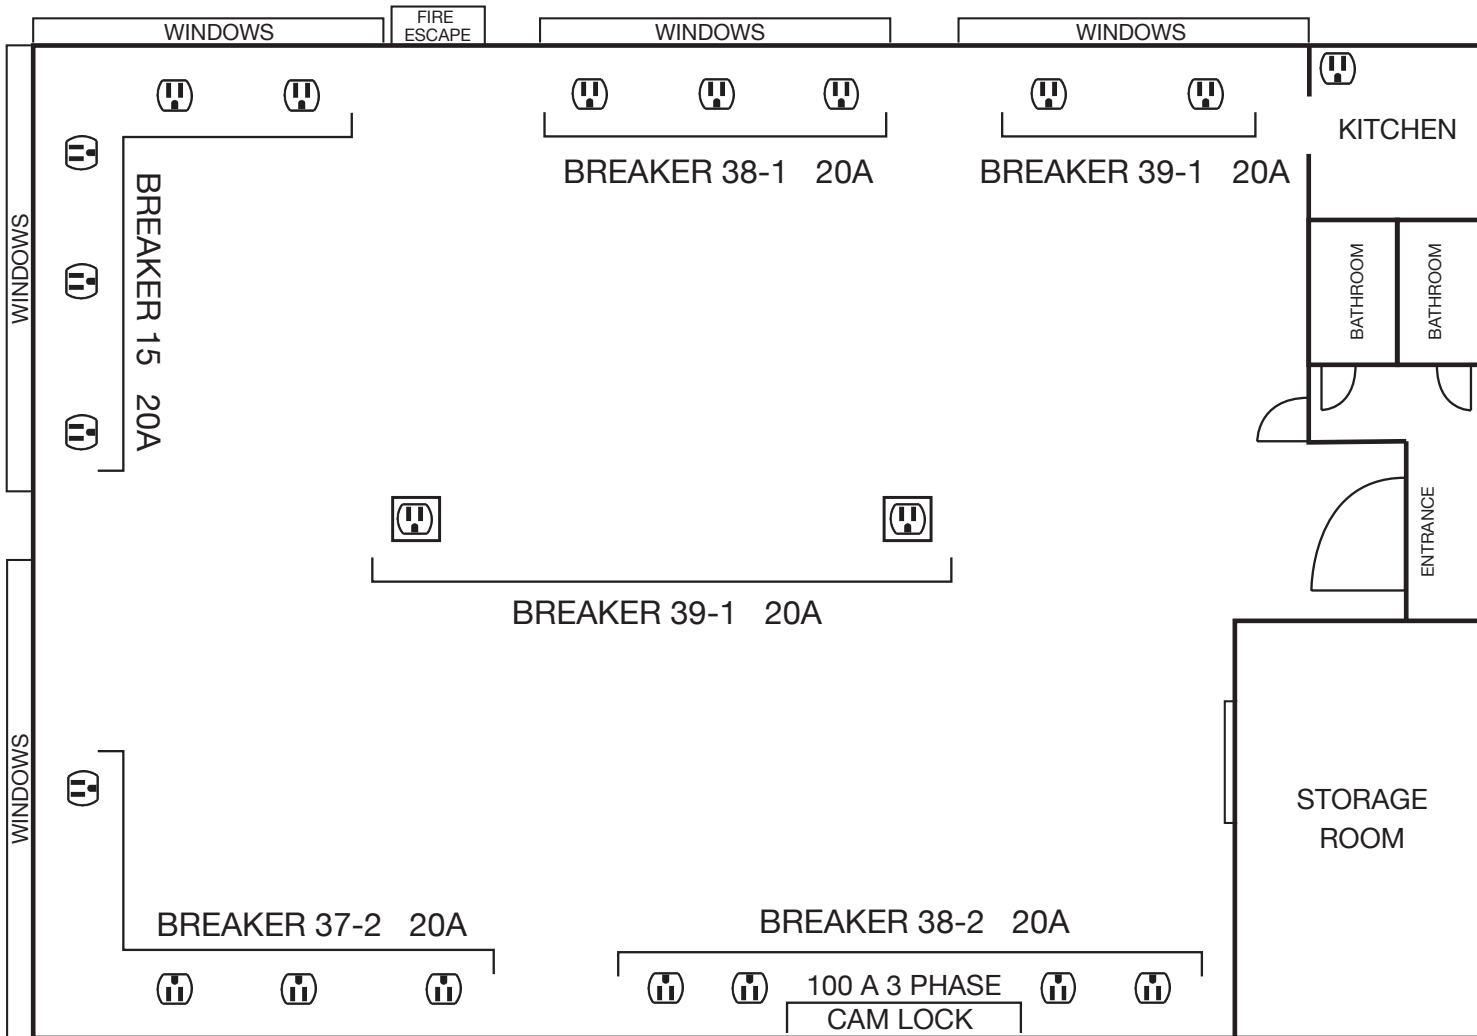

ATTIC STUDIOS

STUDIO A

14' H CEILING
12' TO I-BEAM

* MEASUREMENTS ARE APPROXIMATE
AND NOT TO SCALE.