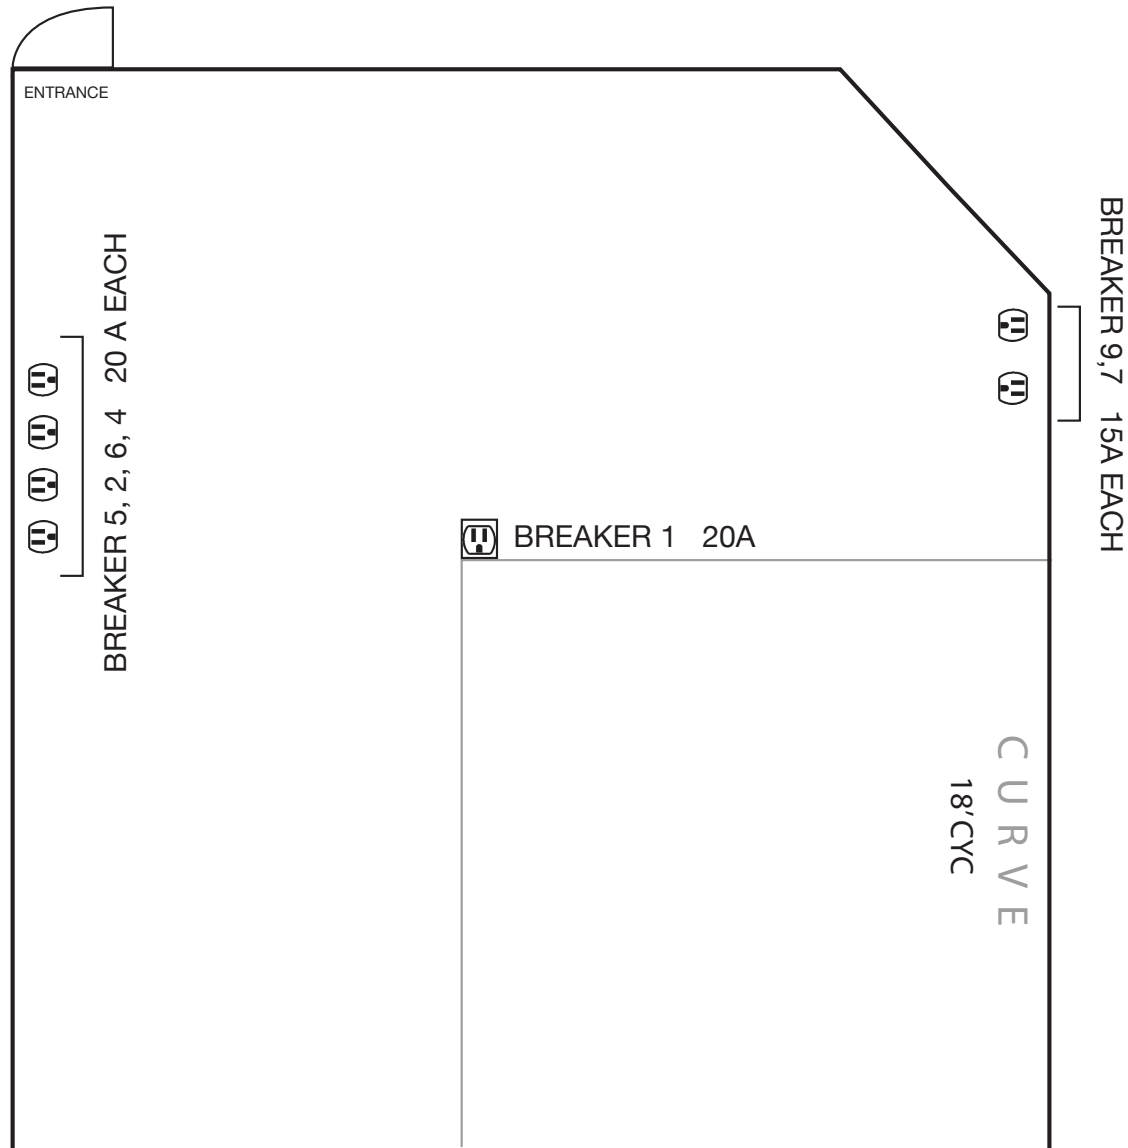

ATTIC STUDIOS

STUDIO B

14' H CEILING
12' TO I-BEAM

* MEASUREMENTS ARE APPROXIMATE
AND NOT TO SCALE.