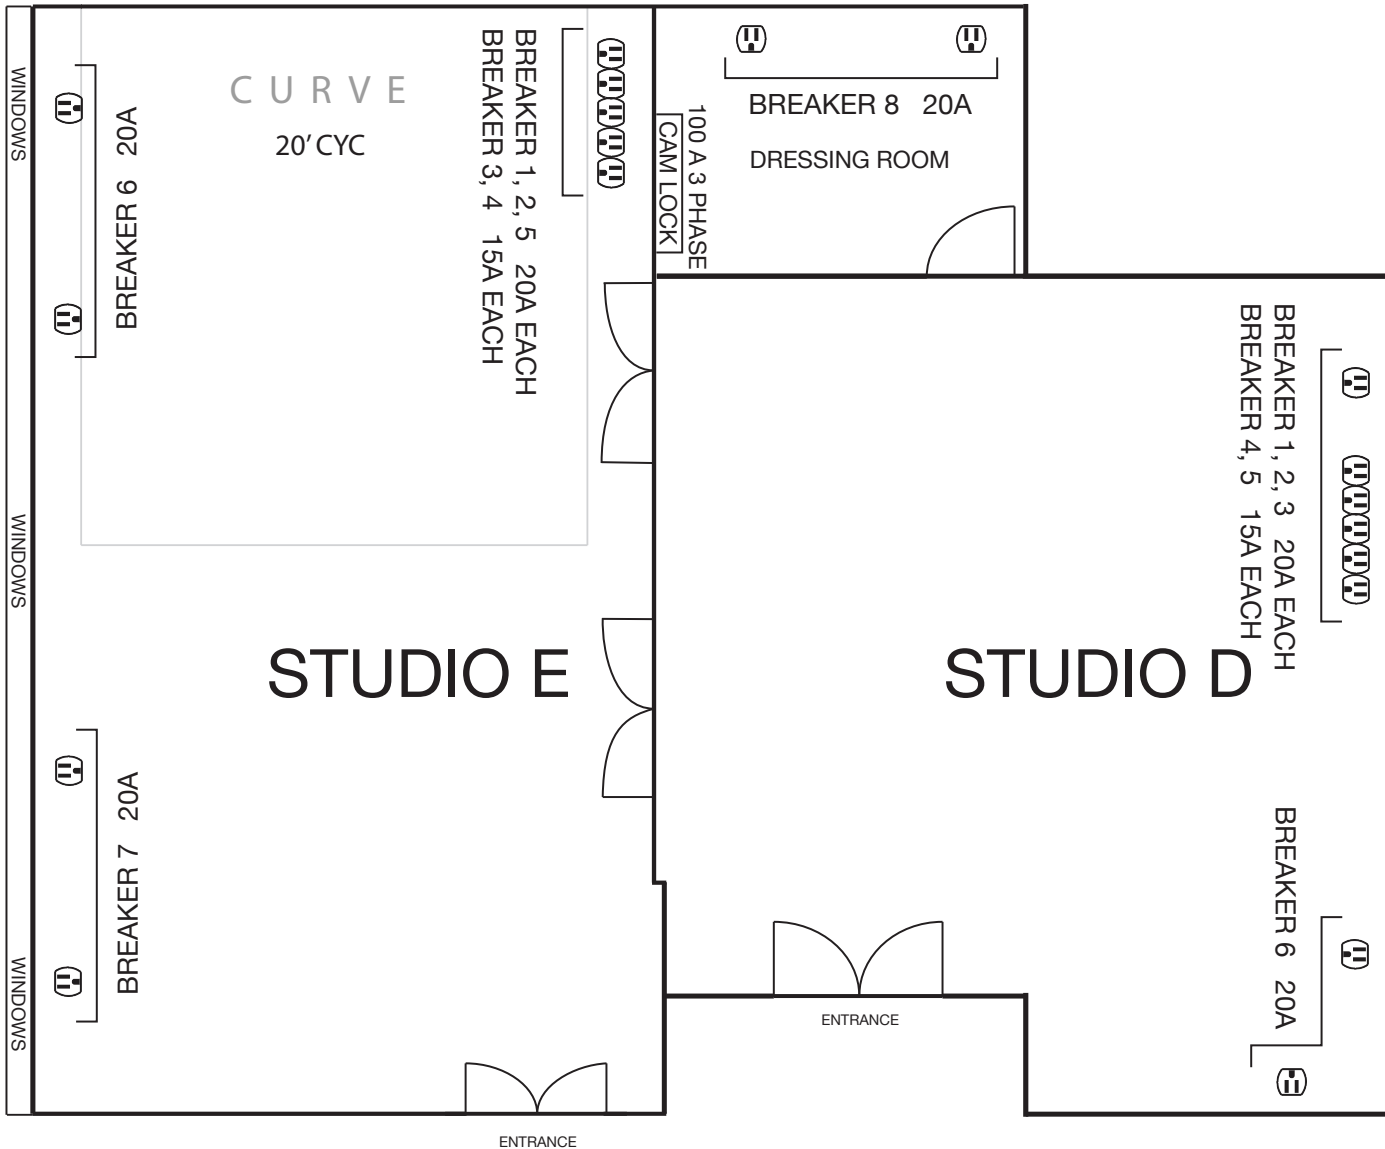

# ATTIC STUDIOS

## STUDIO D + E

16' H CEILING  
14' TO I-BEAM

\* MEASUREMENTS ARE APPROXIMATE  
AND NOT TO SCALE.