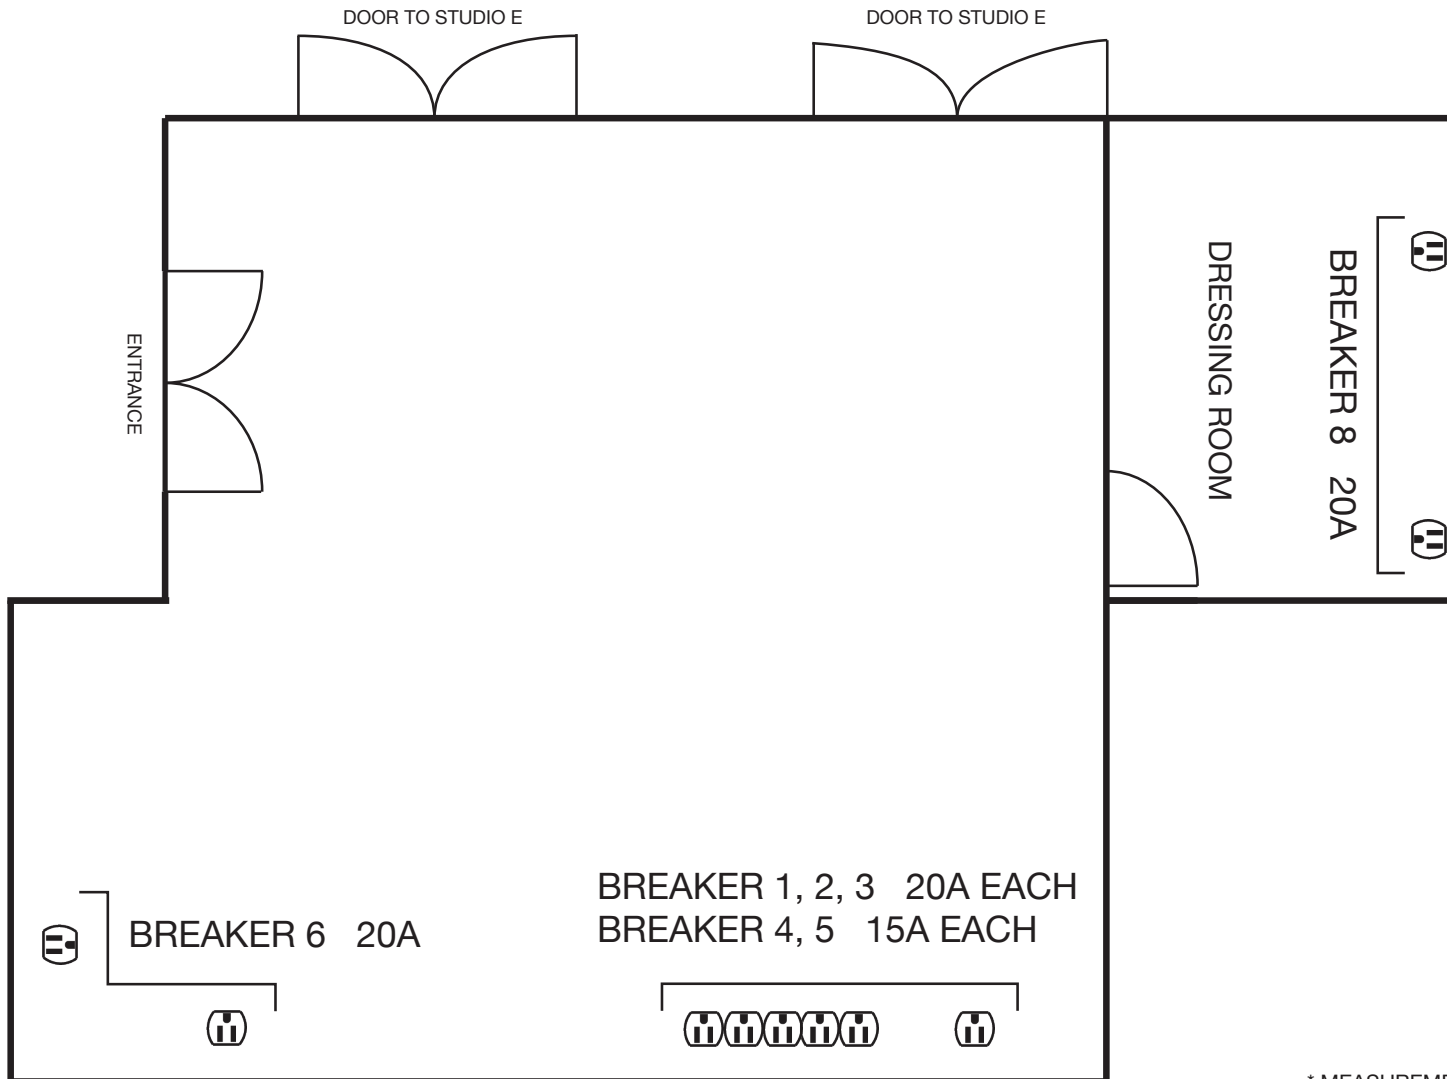

## STUDIO D

16' H CEILING  
14' TO I-BEAM

\* MEASUREMENTS ARE APPROXIMATE AND NOT TO SCALE.