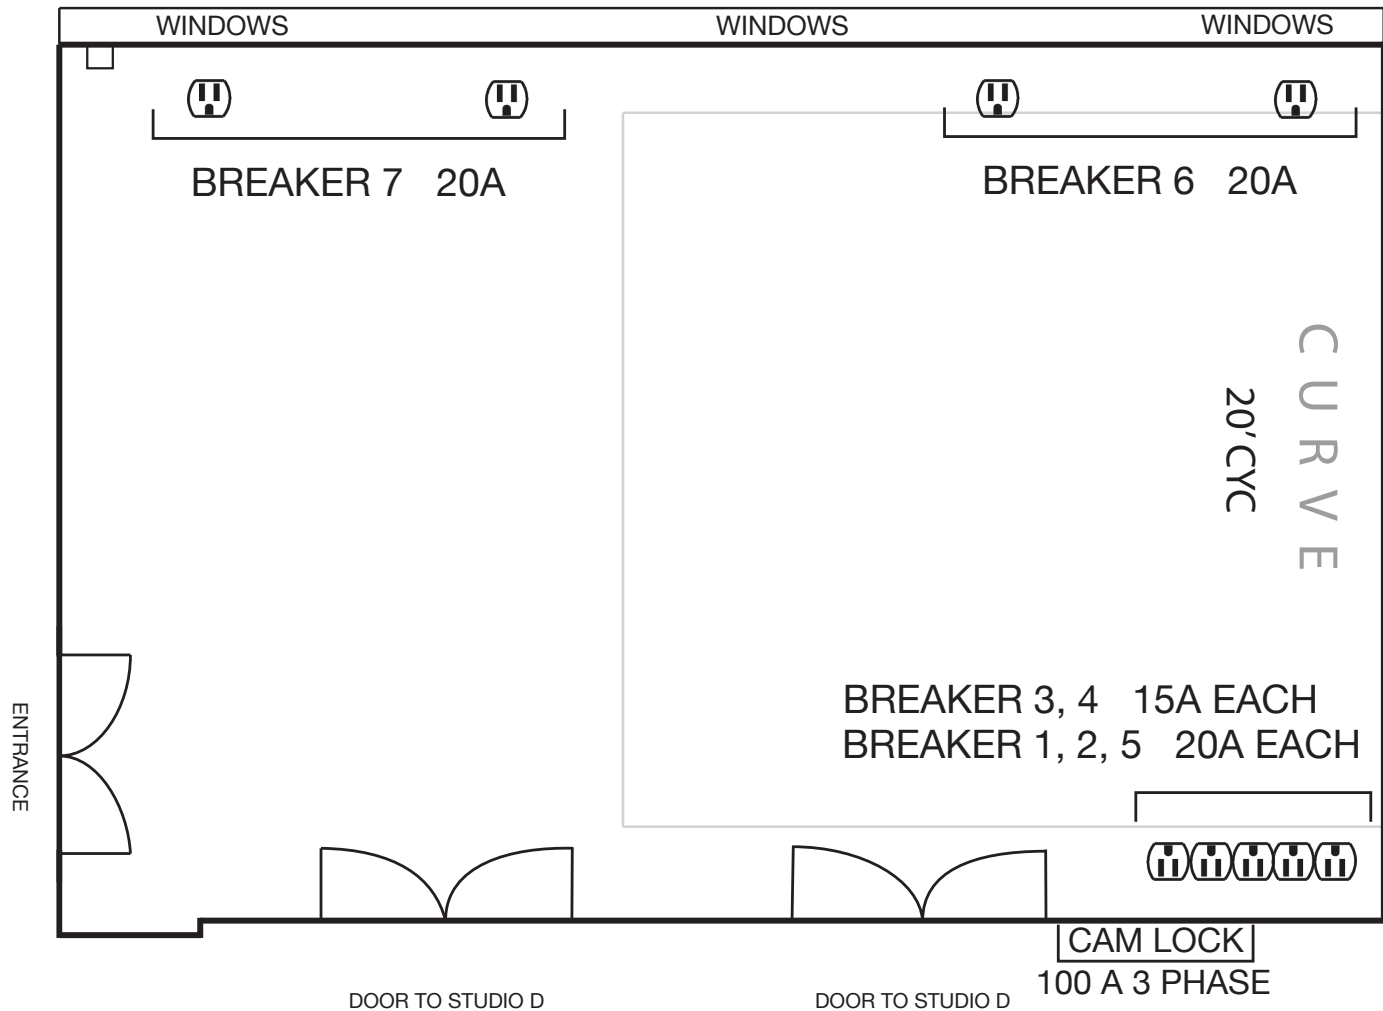

ATTIC STUDIOS

STUDIO E

16' H CEILING
14' TO I-BEAM

* MEASUREMENTS ARE APPROXIMATE
AND NOT TO SCALE.