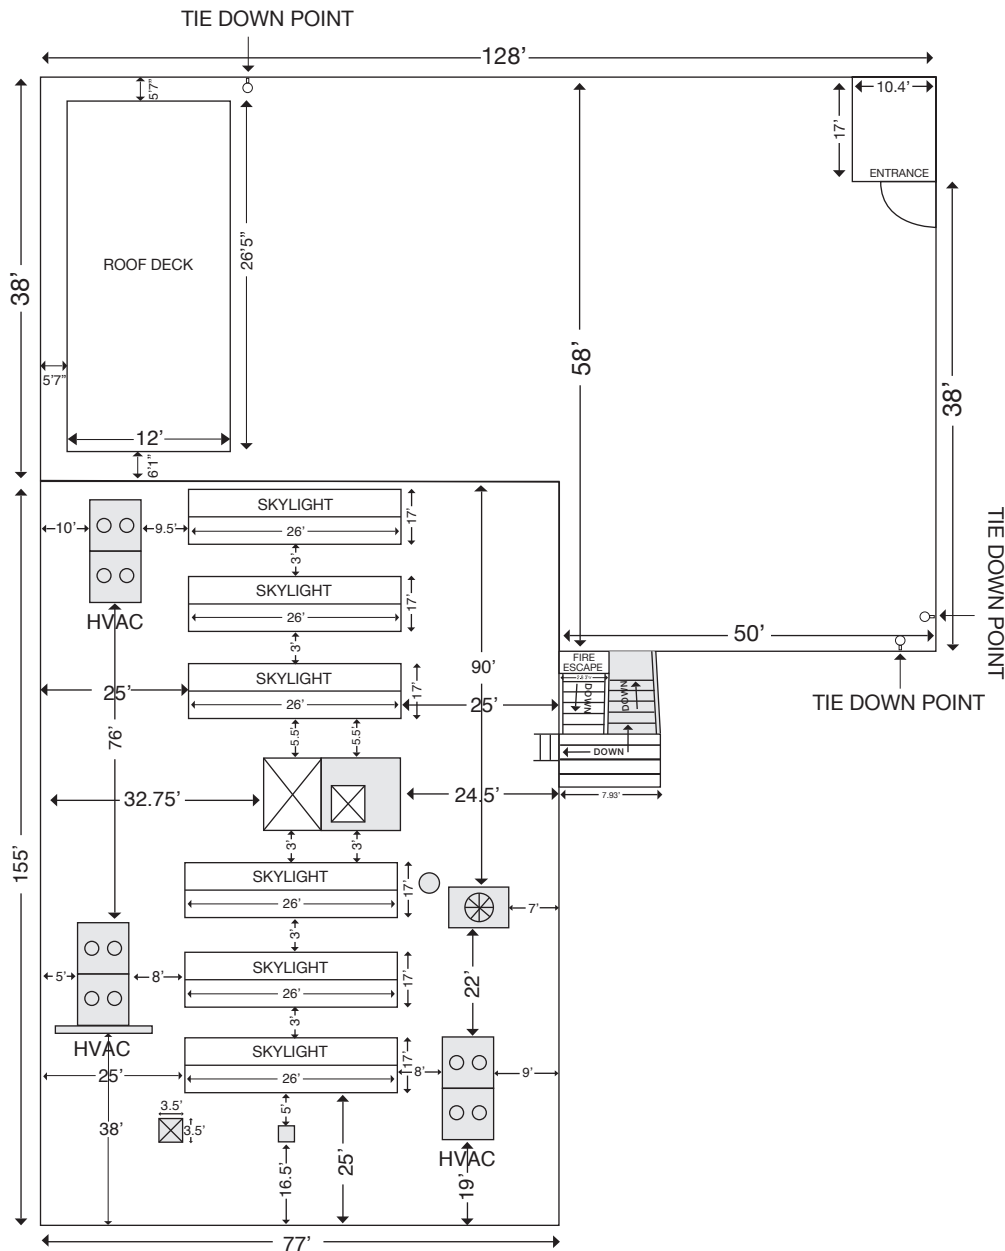

ATTIC STUDIOS

UPPER ROOF +
SKYLIGHT LEVEL

* MEASUREMENTS ARE APPROXIMATE
AND NOT TO SCALE.