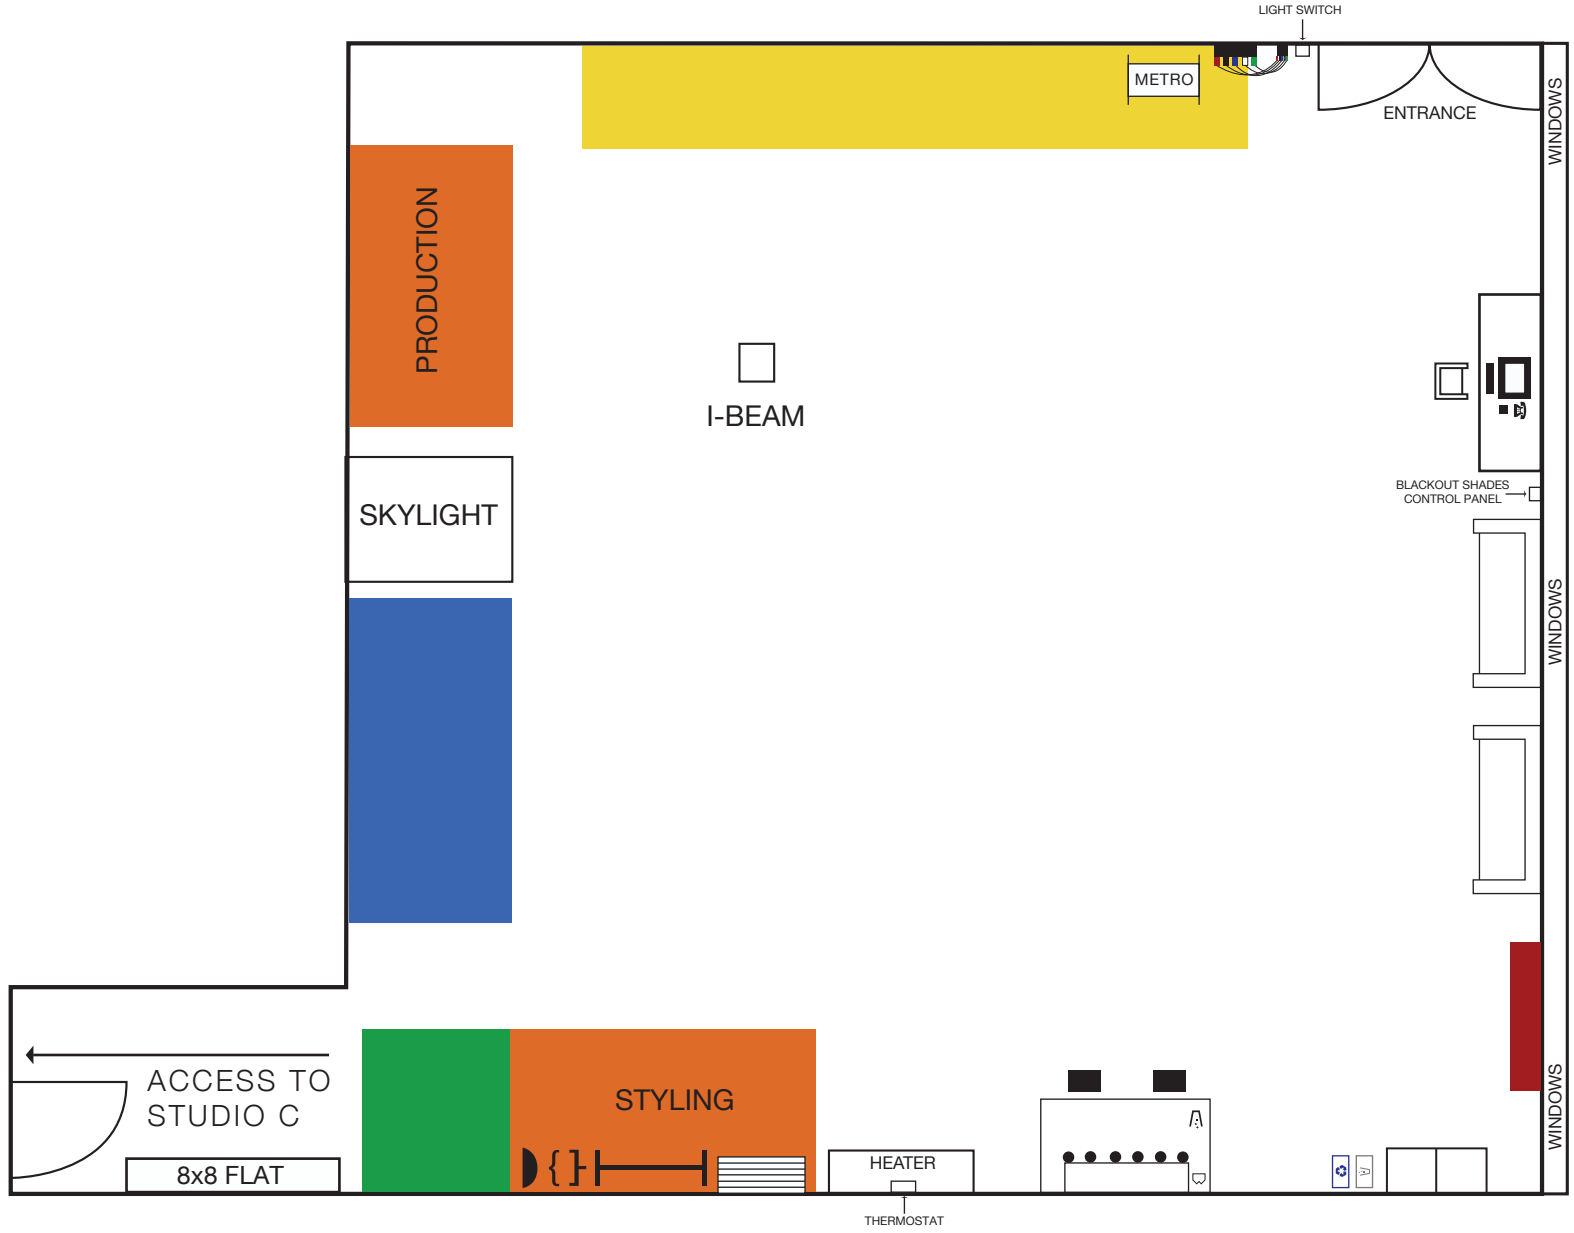

## ATRIUM LAYOUT

\*SUBJECT TO CHANGE

### CODE:

 MESSENGER STORAGE	 PROD + STYLING	 RECYCLING BIN	 HMU STATION: 2 STOOLS, TRASH, TISSUES	 METRO SHELF
 EQ	 CATERING TABLE	 TRASH BIN	 SOFA	 IMAC + PHONE STATION
 PROPS/ ART DEPT.	 CLOTHING RACK	 PANT HANGER	 CHAIR	 V FLATS
 STEAMER	 TOP HANGER	 CAM-LOK + DISTRO BOX	 SINK	

### STUDIO INCLUDES:

- 2- sofas
- 1- iMac station w/sound system + phone
- 1- chair
- 1- HMU station w/mirror
- 1- trash can
- 1- tissue box
- 2- rolling stools
- 1- clothing rack
- 1- steamer
- 1- rack: 35 top hangers
- 1- rack: 35 pant hangers
- 6- 10' V flats
- 1- 8x8 flat (for rental)
- 1- sink
- 1- trash bin
- 1- recycle bin
- 1- rolling metro shelf
- 1- four channeled discrete motorized blackout shades