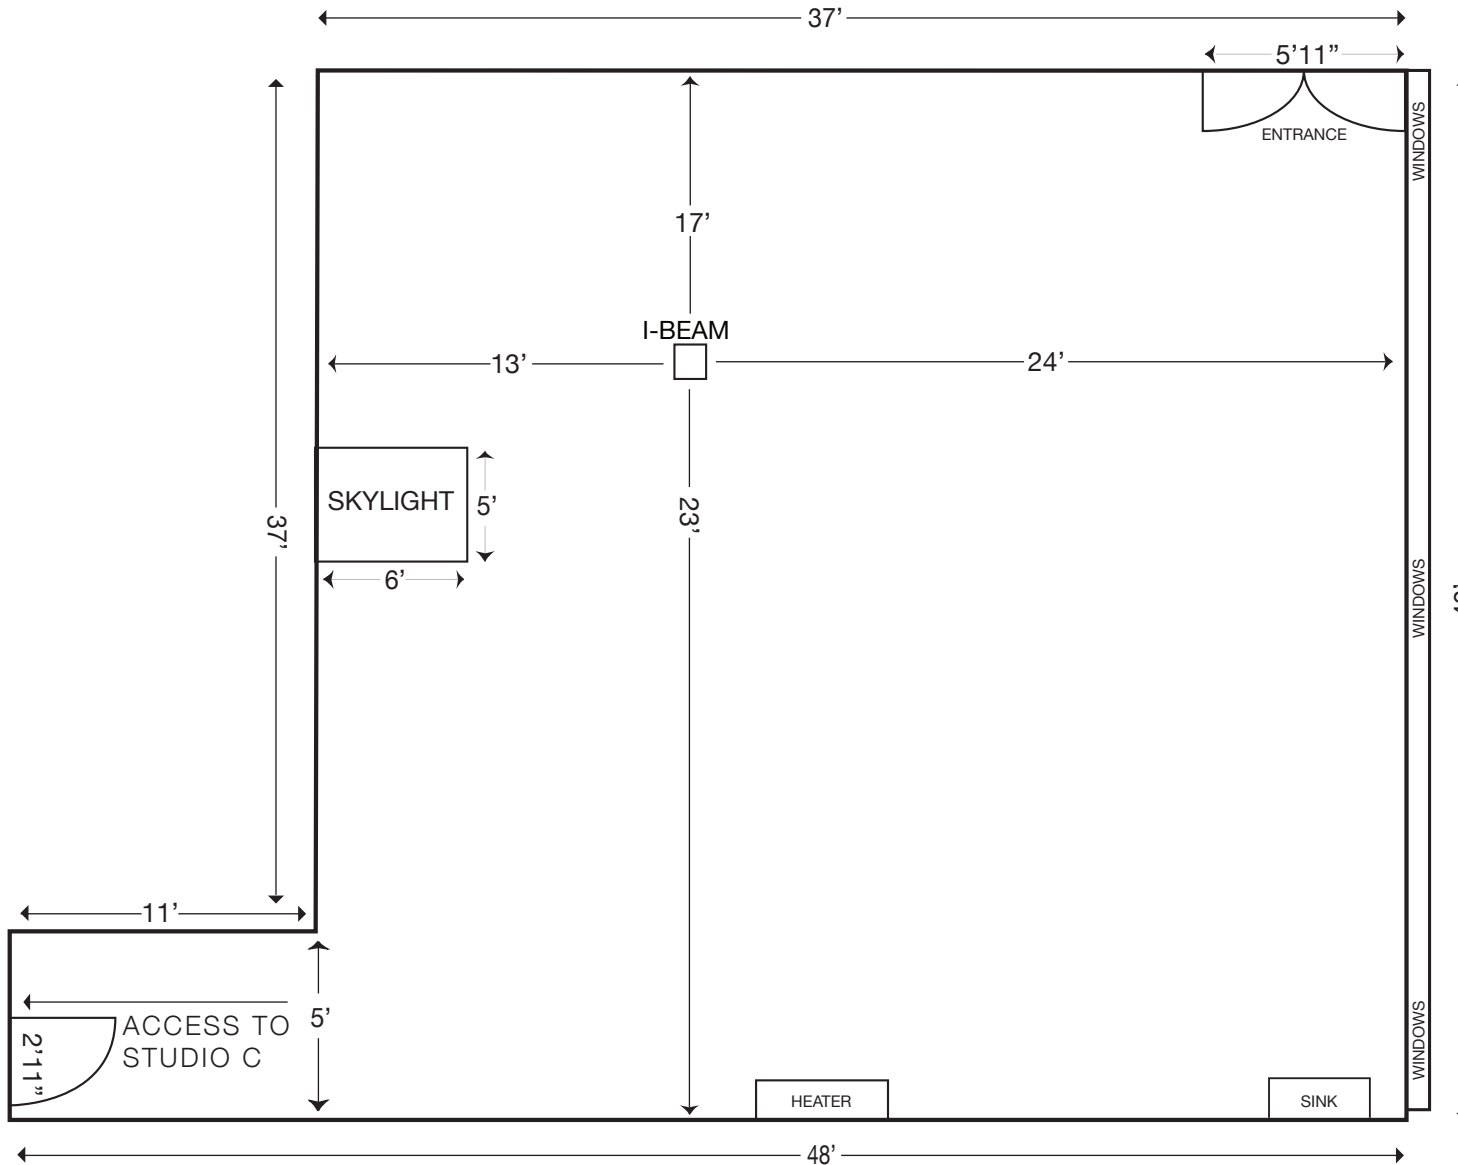

ATTIC STUDIOS

THE ATRIUM

16' H CEILING
14' TO I-BEAM

* MEASUREMENTS ARE APPROXIMATE
AND NOT TO SCALE.