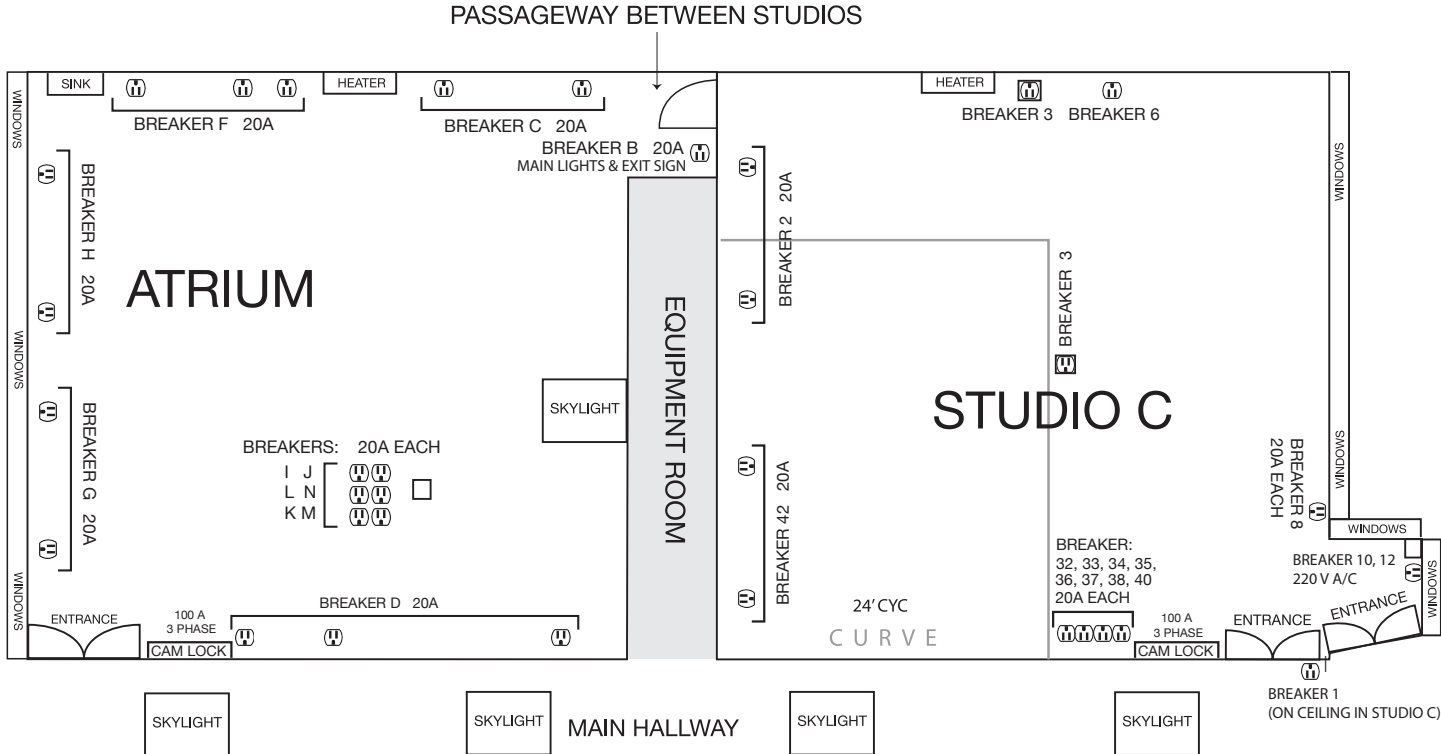

## STUDIO C + ATRIUM

16' H CEILING

\* MEASUREMENTS ARE APPROXIMATE AND NOT TO SCALE.